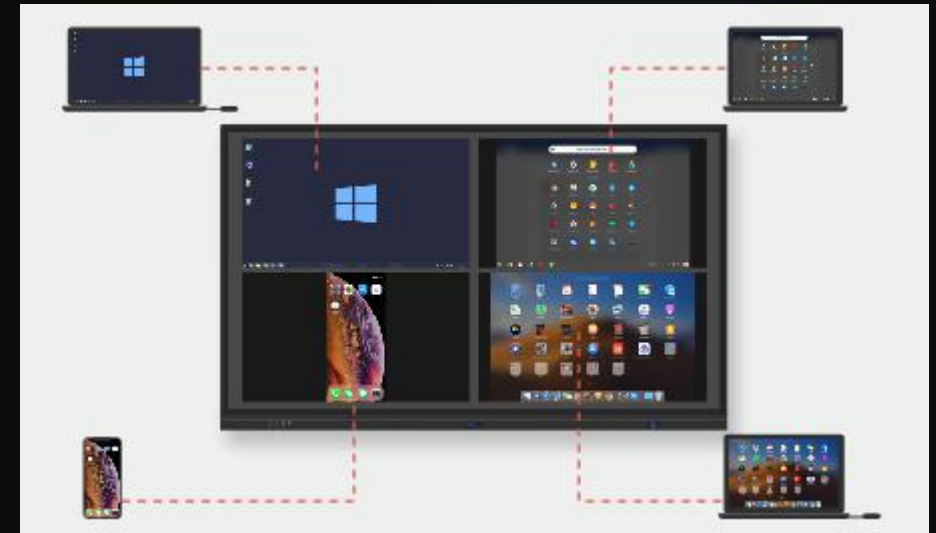

The mount of IQPodium can be adjusted whatever you like which makes to be easy and comfortable.

Intuitive Writing Experiences for IQTouch

IQTouch panel is equipped with advanced touch sensor, affording more accuracy and quicker response.

Annotation line thickness changes automatically with pen tip sizes.

Built-in Android Annotation Software for IQTouch

Share annotations via QR code

Control software using multi-touch gestures

BYOD

Bring your own device to share screen

Share your ideas wirelessly

PC/Laptop: wireless screen share with a single tap.
Smart Phone/Tablet: screen mirroring with a quick QR
code scan

Interact with 4-split-screen simultaneously

Support up to 8 devices connected and 4 screens
displayed at a time.
Improve your collaboration experience with multiple
presentations running at the same time.

Two-Way Touch Control

Distance Interactivity Collaboration

Touch on the screen to control laptop directly while mirroring the laptop to the Touch screen.

Walk around the room presenting while controlling the touch screen using your mobile devices.