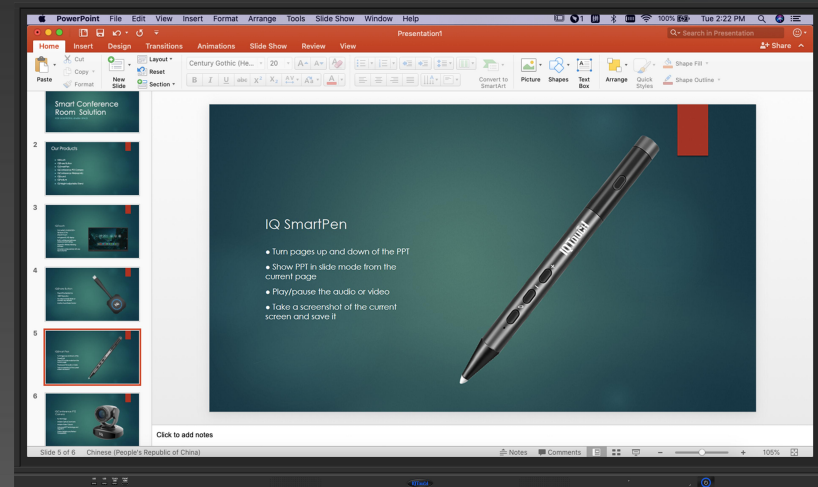

Allow or disable user devices only view or can view and do wireless annotations or remote control the large display.

Invite user device to control the large display, start or stop sharing screen.

Remote Control

Page up

Page down

With IQ SmartPen, attendees can control the conference documents remotely, turn pages up and down, make annotations and take a screenshot of the annotations to save.

Roam freely while presenting by using all-in-one IQ SmartPen 33ft (10 meters) away from IQTouch. Switch between three pointing modes to highlight, magnify or pinpoint focus areas.