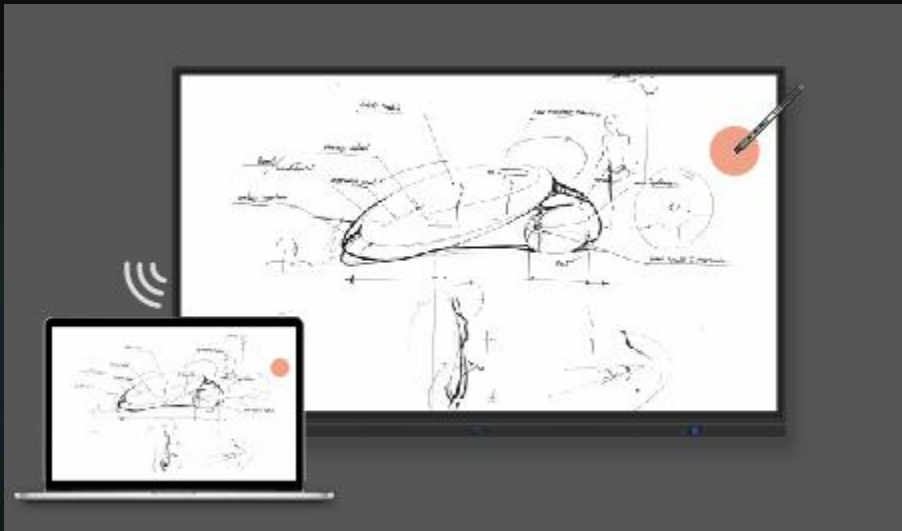

Share your ideas wirelessly

PC/Laptop: wireless screen share with a single tap.
Smart Phone/Tablet: screen mirroring with a quick QR
code scan

Interact with 4-split-screen simultaneously

Support up to 8 devices connected and 4 screens
displayed at a time.
Improve your collaboration experience with multiple
presentations running at the same time.

Two-Way Touch Control

Distance Interactivity Collaboration

Touch on the screen to control laptop directly while mirroring the laptop to the Touch screen.

Walk around the room presenting while controlling the touch screen using your mobile devices.