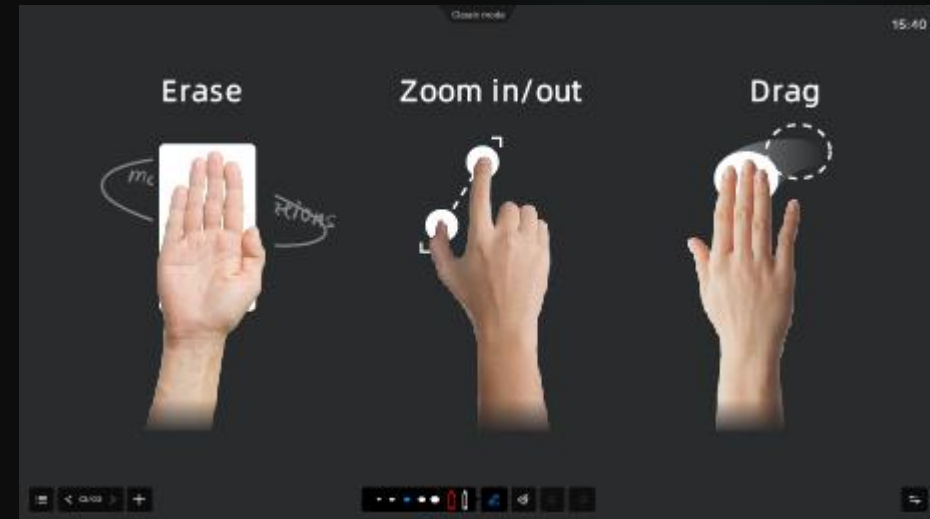

2+1 Screen Interaction

(Dual IQTouch + IQPodium)

Greatest Widescreen Interactive Podium

Control your lecture or presentation without turning your back to your audience.

Make annotations on anything with ultra-fast and smooth simulated handwriting.

The mount of IQPodium can be adjusted whatever you like which makes to be easy and comfortable.

Intuitive Writing Experiences for IQTouch

IQTouch panel is equipped with advanced touch sensor, affording more accuracy and quicker response.

Annotation line thickness changes automatically with pen tip sizes.

Built-in Android Annotation Software for IQTouch

Share annotations via QR code

Control software using multi-touch gestures

BYOD

Bring your own device to share screen