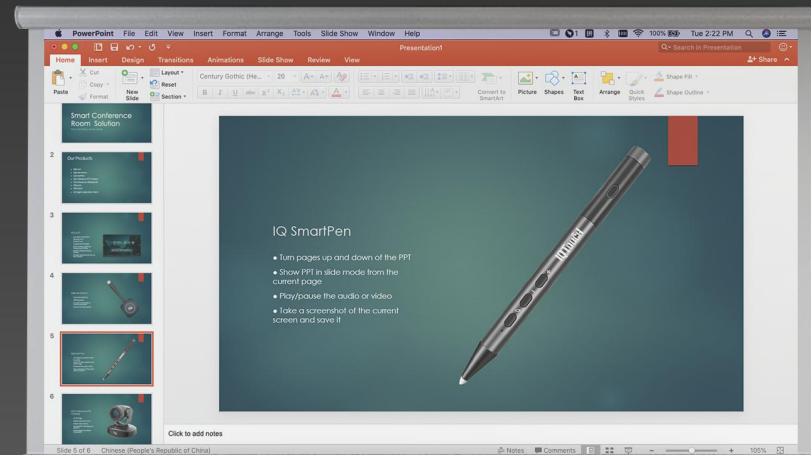

Invite user device to control the large display, start or stop sharing screen.

# IQ SmartPen

Improve efficiency

Page up .....

Page down .....

With IQ SmartPen, attendees can control the conference documents remotely, turn pages up and down, make annotations and take a screenshot of the annotations to save.

Roam freely while presenting by using all-in-one IQ SmartPen 33ft (10 meters) away from IQTouch. Switch between three pointing modes to highlight, magnify or pinpoint focus areas.