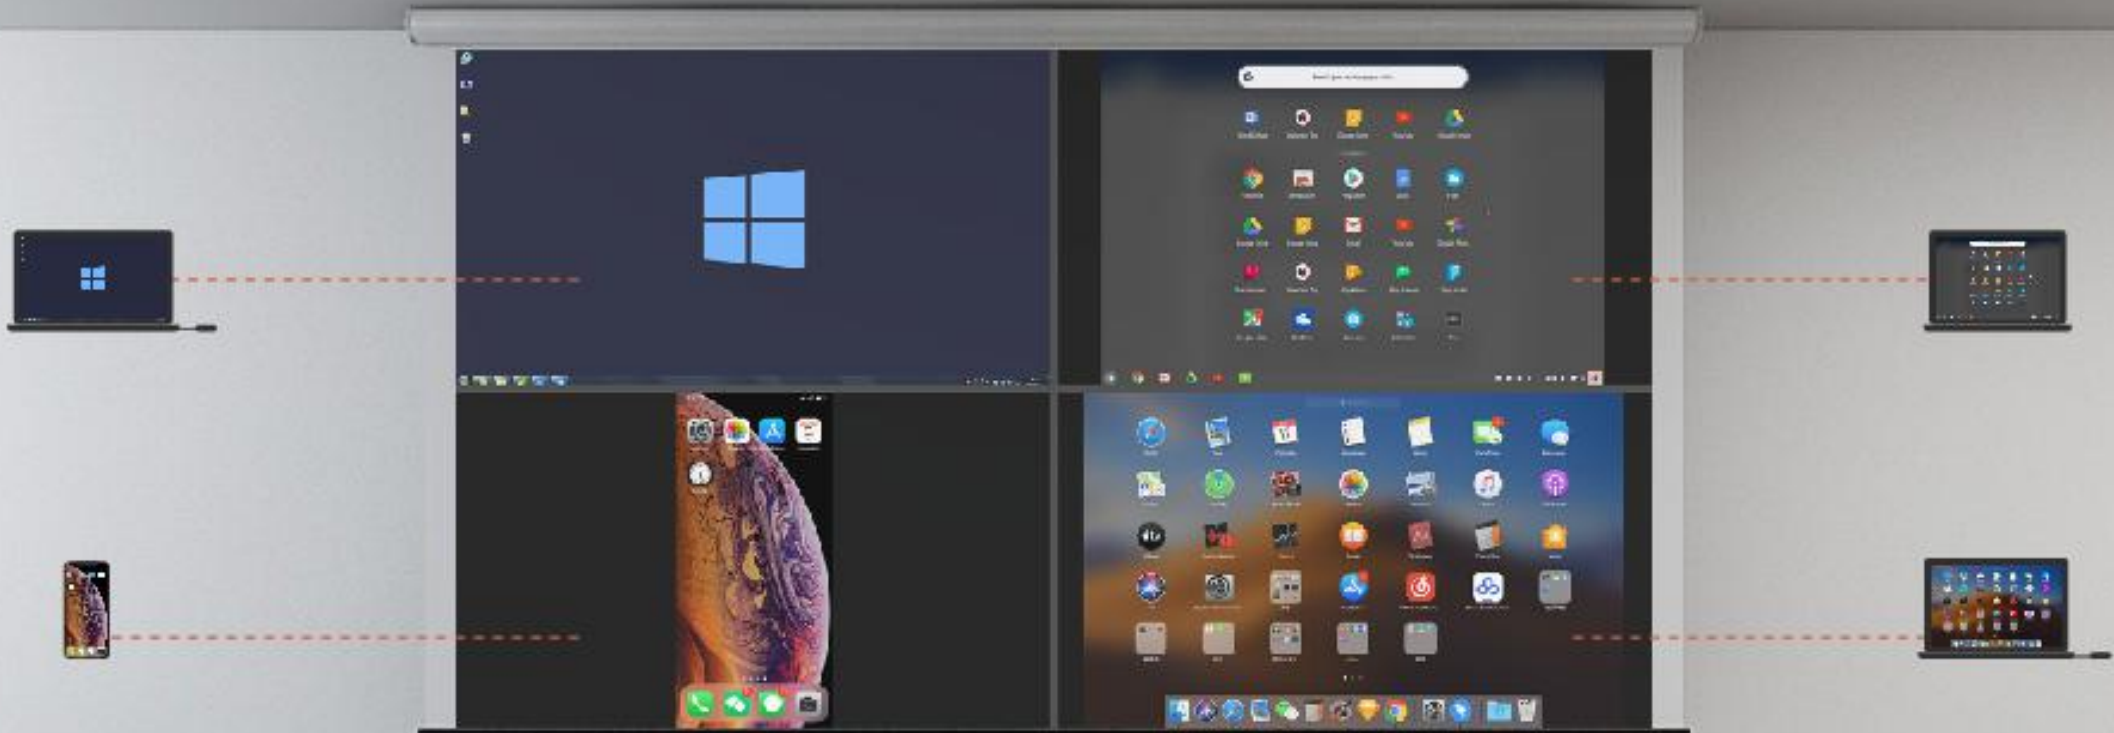

## PC/Laptop

Wireless screen share with a single tap.

## Smart Phone/Tablet

Walk around the room presenting while controlling the projection screen using your mobile devices.

Increase audience engagement and collaboration with effective, interactive presentations.

# 4-split Screen

Interact with four screens simultaneously

Support up to 8 devices connected and 4 screens displayed at a time. Improve your collaboration experience with multiple presentations running at the same time. Meetings are more collaborative when colleagues capture ideas, questions and feedback in the presentation while facing the audience.

# Moderator Mode

Manage user permissions to cast/control touch screen

The screenshot shows the Moderator Control Center interface. At the top, there are three dropdown menus: 'Share Screen or File:' set to 'All allow', 'View, Control and Wireless Annotation:' set to 'All allow', and 'Floating Moderator Button:' set to 'Always display'. Below these are eight rows of device information, each with a Windows logo icon, a device name (EShare-A through EShare-H), and three icons: a person with a green checkmark, a monitor with an up arrow, and a hand with a lightning bolt. The icons for EShare-H are circled in red. At the bottom left, it says 'Connected device: 8' and at the bottom right, 'Eshare >'. A red dashed line connects the dropdown menus to the 'Share' and 'Control' icons in the callouts on the right.