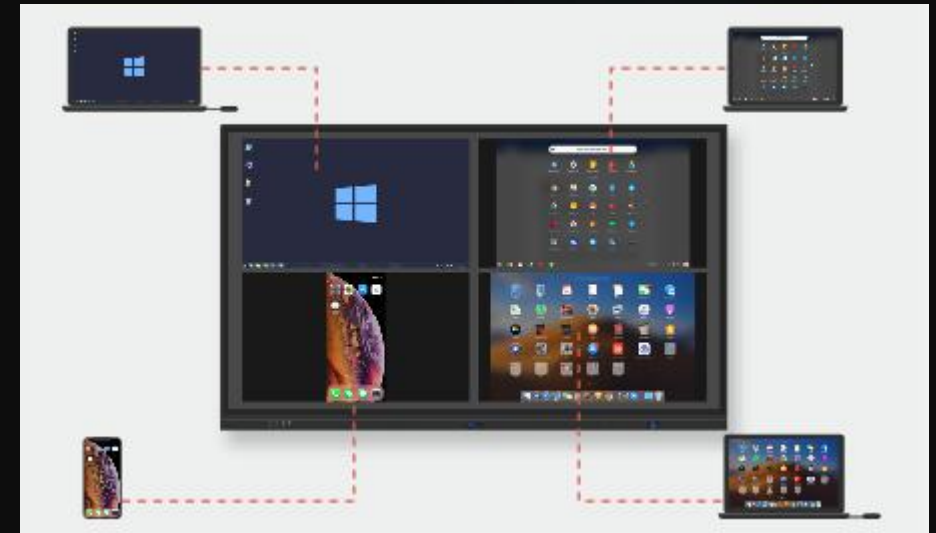

Smart Phone/Tablet

Walk around the room presenting while controlling the projection screen using your mobile devices.

Increase audience engagement and collaboration with effective, interactive presentations.

And keep meetings organized and easily communicate outcomes.