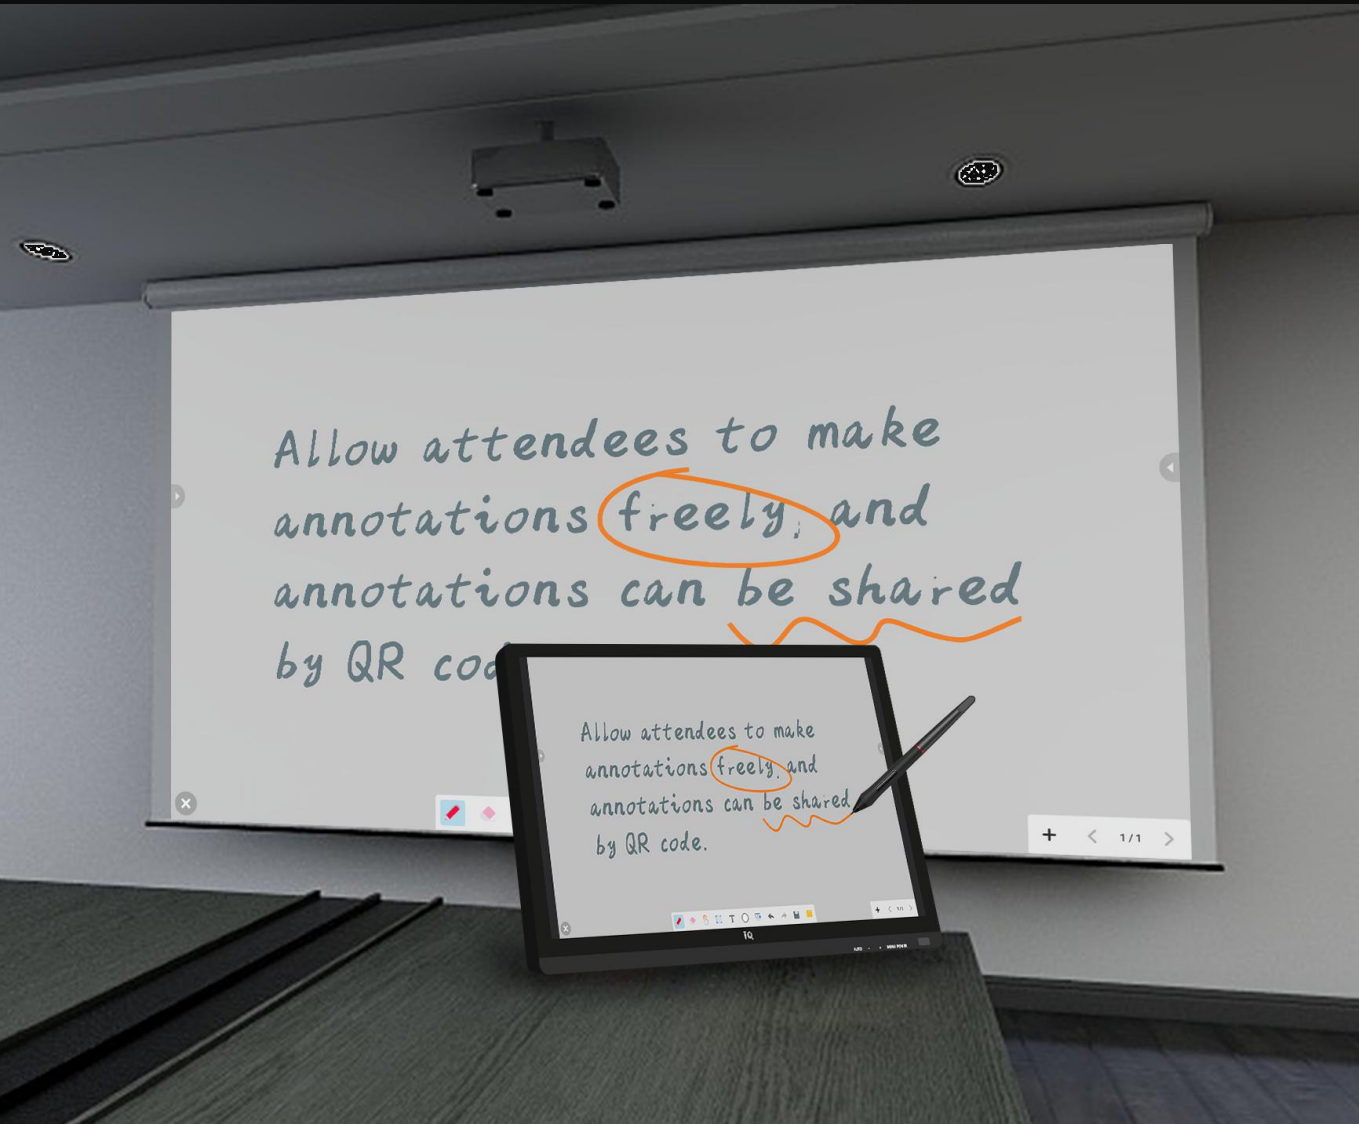

# Large&small Screen Interaction

Be easy and comfortable

Projection screen for display and IQPodium for operation. It helps professionals, trainers, and presenters communicate more effectively.

IQPodium with Full HD resolution and adjustable stand provide uncompromised touch experience and image quality.

# IQPodium

Free operate & annotate

Presenters can use interactive pen of IQPodium to annotate content or illustrations on the powerful collaboration software while projecting to a large display.

And the display ignores a palm resting on the screen, enabling presenters to comfortably write on the IQPodium.

## PC/Laptop

Wireless screen share with a single tap.