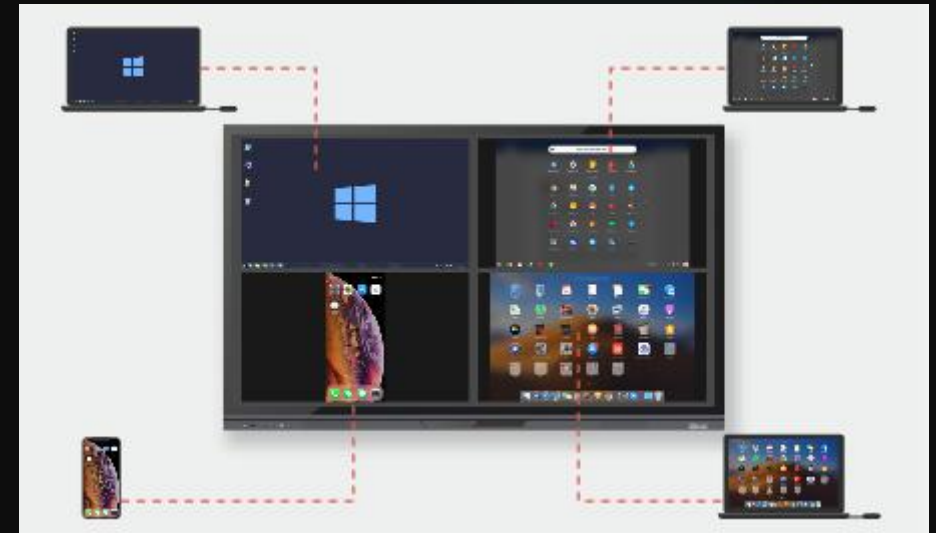

Distance Interactivity Collaboration

Remote Control

IQSmartPen to make meetings more efficient

Video Conference

Simplified video conferencing and messaging across any device

All in one to satisfy your conference needs. IQTouch with HD video camera and microphone array technique to extract voice input. Let you feel your partner is in front of you during the video conference. It brings an unprecedented and convenient experience.

Also support: 

BYOD

Bring your own device to share screen

Share your ideas wirelessly

PC/Laptop: wireless screen share with a single tap.
Smart Phone/Tablet: screen mirroring with a quick QR
code scan

Interact with 4-split-screen simultaneously

Touch on the screen to control laptop directly while mirroring the laptop to the Touch screen.

Walk around the room presenting while controlling the touch screen using your mobile devices.

Remote Control

Page up

Page down

With IQ SmartPen, attendees can control the conference documents remotely, turn pages up and down, make annotations and take a screenshot of the annotations to save.

Roam freely while presenting by using all-in-one IQ SmartPen 33ft (10 meters) away from IQTouch. Switch between three pointing modes to highlight, magnify or pinpoint focus areas.