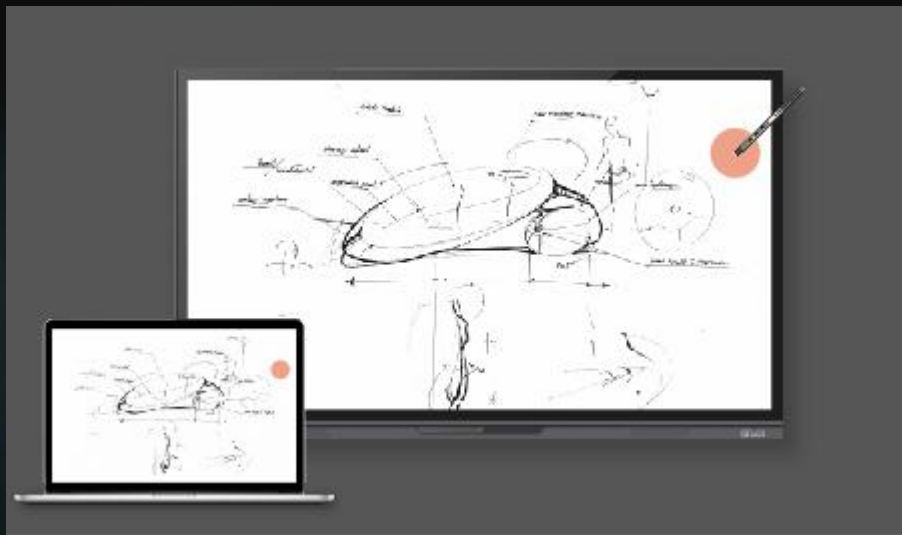

Also support: 

BYOD

Bring your own device to share screen

Share your ideas wirelessly

PC/Laptop: wireless screen share with a single tap.
Smart Phone/Tablet: screen mirroring with a quick QR
code scan

Interact with 4-split-screen simultaneously

Touch on the screen to control laptop directly while mirroring the laptop to the Touch screen.

Walk around the room presenting while controlling the touch screen using your mobile devices.

Remote Control

Page up

Page down

With IQ SmartPen, attendees can control the conference documents remotely, turn pages up and down, make annotations and take a screenshot of the annotations to save.

Roam freely while presenting by using all-in-one IQ SmartPen 33ft (10 meters) away from IQTouch. Switch between three pointing modes to highlight, magnify or pinpoint focus areas.