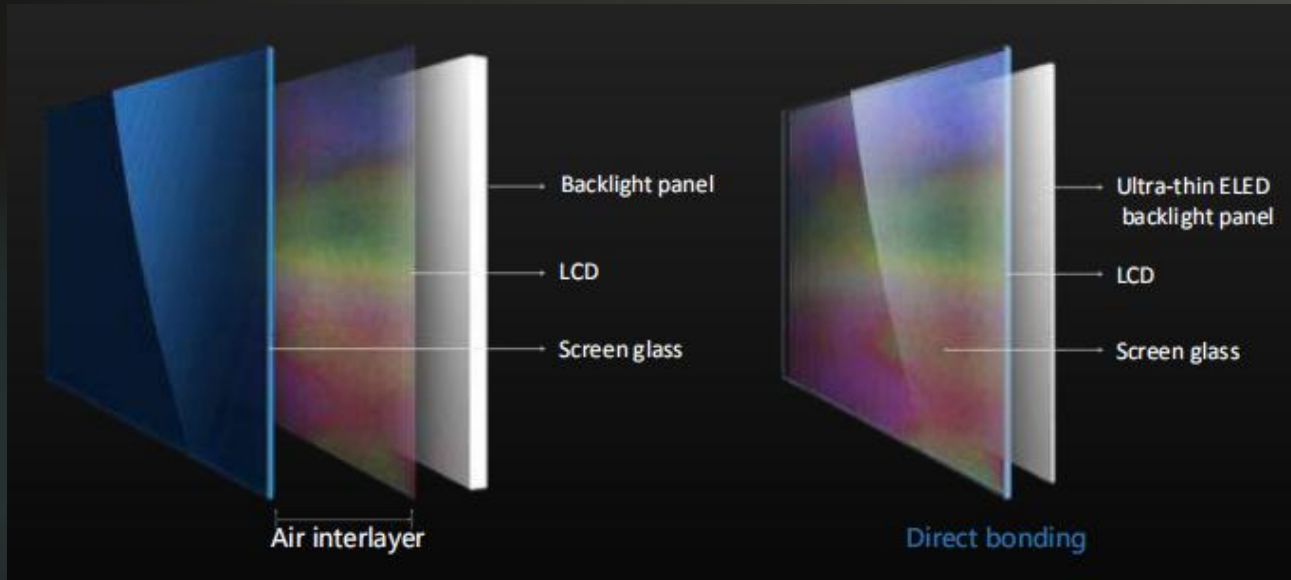

IQTouch

- **Capacitive touch**
technology with **20-point**
touch
- Anti-glare **4K UHD** display
- Built-in **1080P cameras**
Four array microphone
- **Dual system**
Android 8.0 + Windows 10 Pro

- **Eshare Pro**
Wireless Mirroring software
- Built-in
whiteboard software
creates smooth writing
- **Annotate** collaboratively
with any input channel

Anti-glare glass

Professional anti-glare technology displays sharper images. And the ultra-smooth surface brings you fantastic touch experience.

Conventional Panel Interlayer between glass and LCD panel $\geq 3\text{cm}$

IQTouch ultra-thin Panel Direct bonding Screen

Ultra-large direct bonding screen

- Effective antifog
- Real images with no deflection
- High promiximity between penpoint and writing trail

HD Cameras

- Built-in 1080P cameras
- Bottom built-in cameras brings you deeper vision
- Cameras coordinated with microphones locate sound resource, and intelligent screen switching