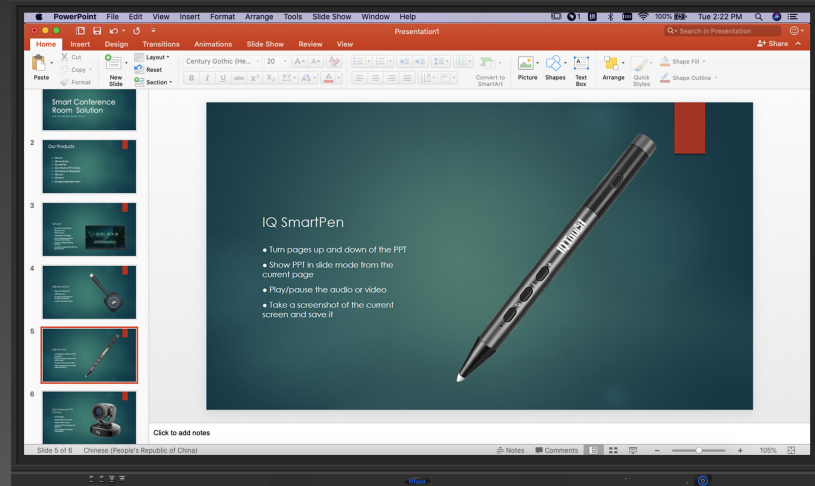

Touch on the screen to control laptop directly while mirroring the laptop to the Touch screen.

Walk around the room presenting while controlling the touch screen using your mobile devices.

Remote Control

Page up

Page down

With IQ SmartPen, attendees can control the conference documents remotely, turn pages up and down, make annotations and take a screenshot of the annotations to save.

Roam freely while presenting by using all-in-one IQ SmartPen 33ft (10 meters) away from IQTouch. Switch between three pointing modes to highlight, magnify or pinpoint focus areas.