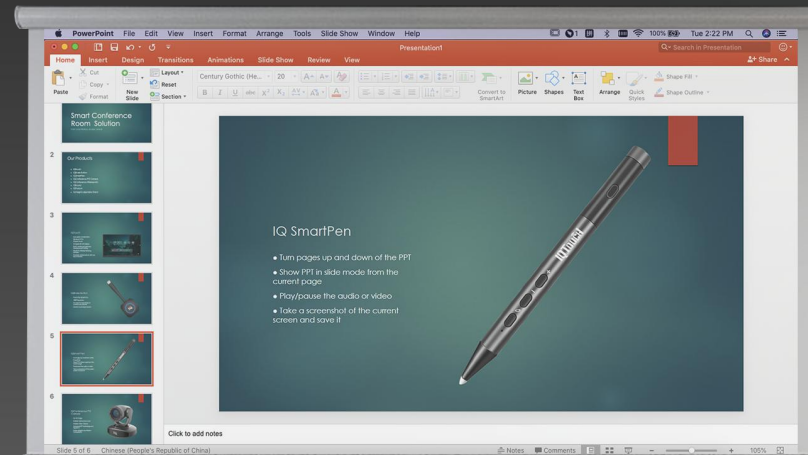

IQ SmartPen

Improve efficiency

Page up

Page down

With IQ SmartPen, attendees can control the conference documents remotely, turn pages up and down, make annotations and take a screenshot of the annotations to save.

Roam freely while presenting by using all-in-one IQ SmartPen 33ft (10 meters) away from IQTouch. Switch between three pointing modes to highlight, magnify or pinpoint focus areas.

Key Products

IQShare

IQShare Button