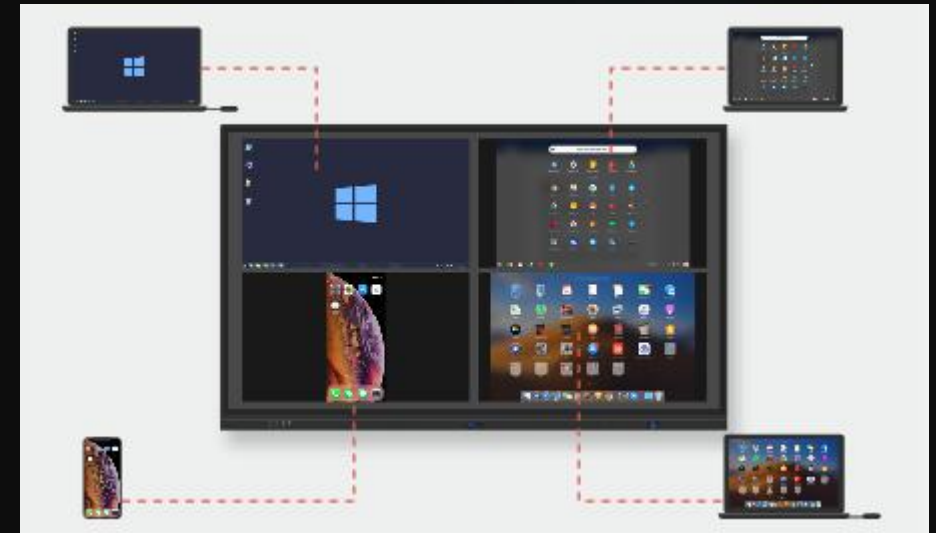

Improve efficiency

BYOD

Bring your own device

PC/Laptop

Wireless screen share with a single tap.

Smart Phone/Tablet

Walk around the room presenting while controlling the projection screen using your mobile devices.

Support up to 8 devices connected and 4 screens displayed at a time. Improve your collaboration experience with multiple presentations running at the same time. Meetings are more collaborative when colleagues capture ideas, questions and feedback in the presentation while facing the audience.

IQ SmartPen

Improve efficiency

Page up

Page down

With IQ SmartPen, attendees can control the conference documents remotely, turn pages up and down, make annotations and take a screenshot of the annotations to save.

Roam freely while presenting by using all-in-one IQ SmartPen 33ft (10 meters) away from IQTouch. Switch between three pointing modes to highlight, magnify or pinpoint focus areas.

Key Products

IQShare

IQShare Button