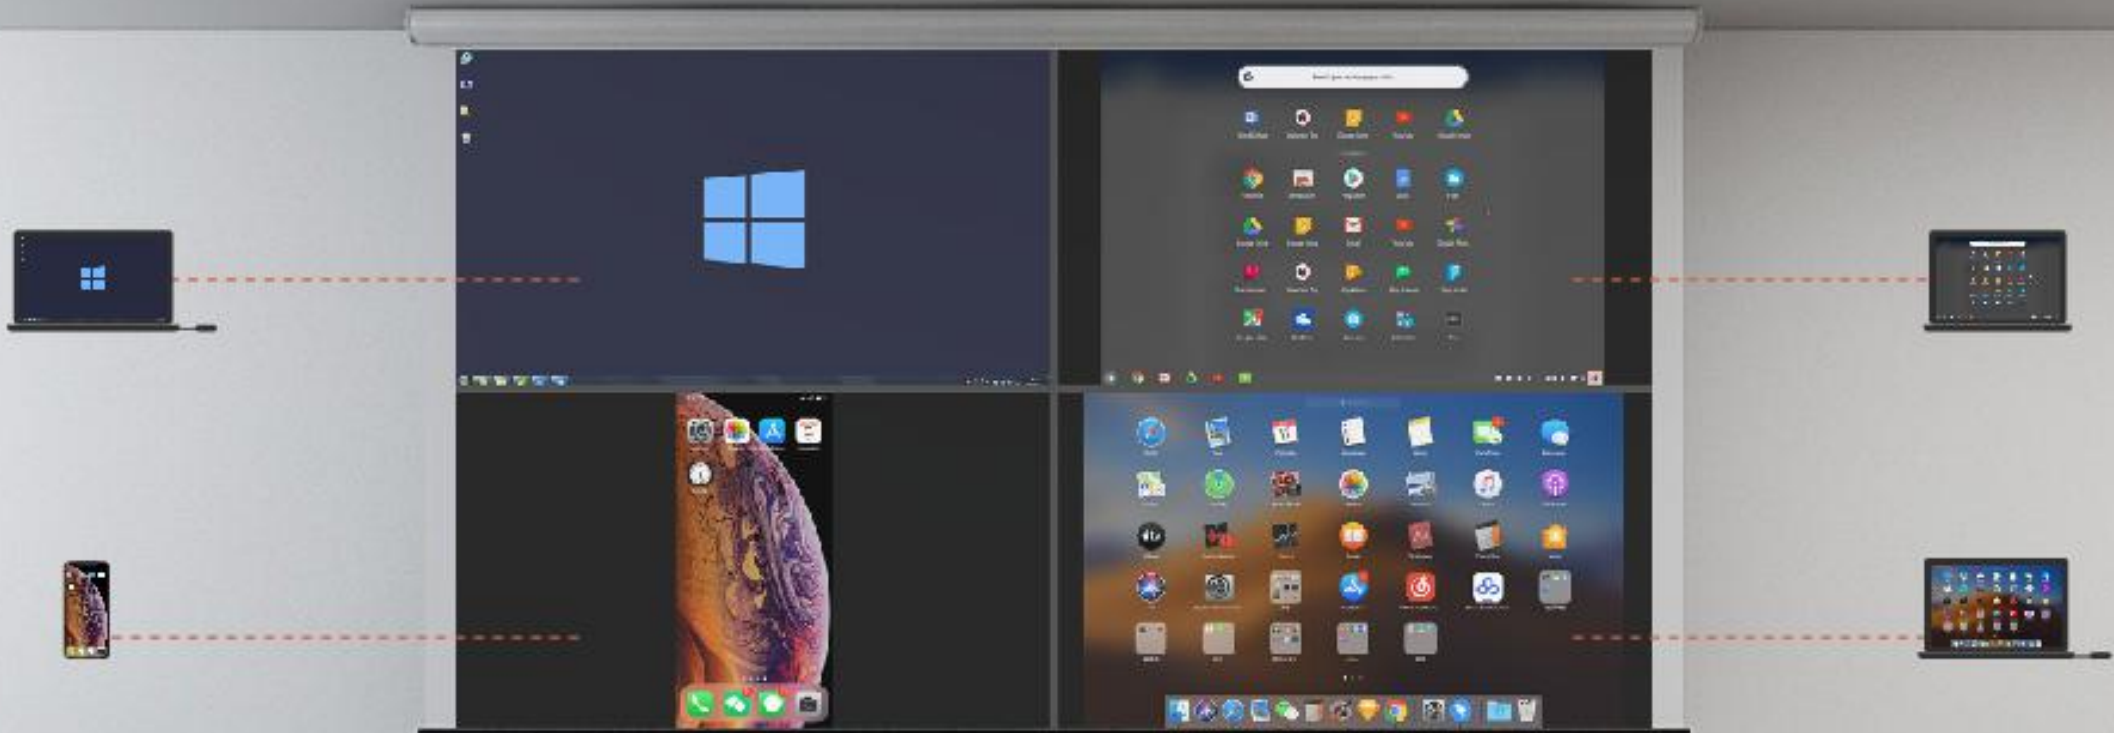

Improve efficiency

BYOD

Bring your own device

PC/Laptop

Wireless screen share with a single tap.

Smart Phone/Tablet

Walk around the room presenting while controlling the projection screen using your mobile devices.

Support up to 8 devices connected and 4 screens displayed at a time. Improve your collaboration experience with multiple presentations running at the same time. Meetings are more collaborative when colleagues capture ideas, questions and feedback in the presentation while facing the audience.

IQ SmartPen

Improve efficiency

Page up

Page down

With IQ SmartPen, attendees can control the conference documents remotely, turn pages up and down, make annotations and take a screenshot of the annotations to save.

Roam freely while presenting by using all-in-one IQ SmartPen 33ft (10 meters) away from IQTouch. Switch between three pointing modes to highlight, magnify or pinpoint focus areas.

Key Products

IQShare

IQShare Button