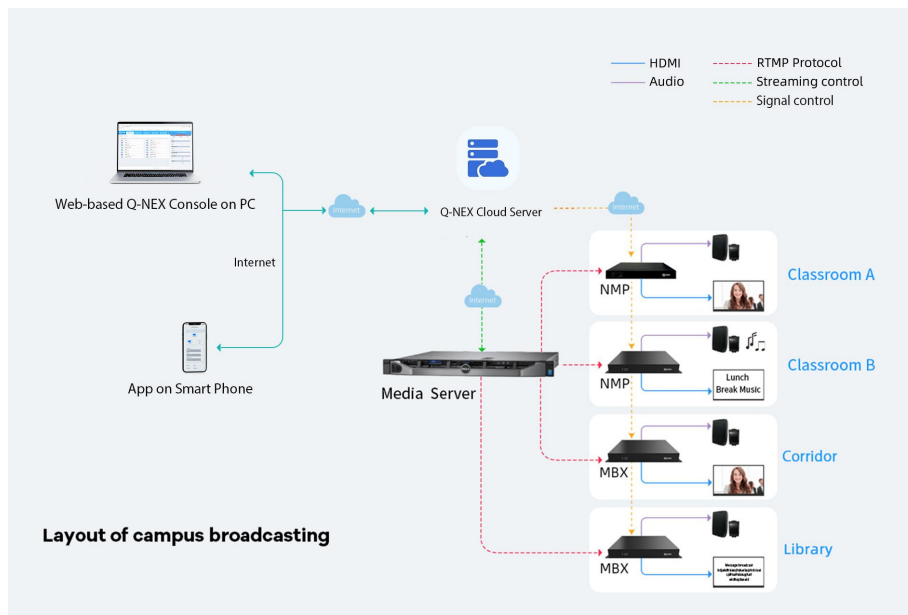

Campus Wide AV Distribution Solution

Based on the AV-over-IP technology to distribute audio, video and control signals over the Internet with the campus existing network, Q-NEX solution enables not only message / audio / video broadcast, but also live streaming to all of the classrooms as well as spaces outside classrooms such as cafeteria, library, teacher's offices, corridor and reception hall, and it's able to push scheduled AV contents or live streaming to allocated different groups of areas among campus.

Key features

Audio&video broadcast

Message broadcast

Live streaming

Scheduled tasks

Remote control

Auto power on for broadcasting

Solution details

Layout of campus broadcasting

Layout of campus live streaming

Features

1. School IT admin can upload different audio and video content to the Media Server so as to broadcast across the campus.
2. Daily messages, important alerts and announcements in text format can also be delivered to all the display devices connected to Q-NEX NMP or MBX.
3. Q-NEX enables live streaming (audio announcement or live video) through Internet to every corner of the campus.
4. On the Q-NEX Console, IT admin can schedule broadcast tasks at different times and to different destinations, managing daily broadcasting with automatic play to reduce repetitive work.
5. No particular display required. Any displays with HDMI input, such as interactive flat panel, TV monitor, LED screen or projector, can receive broadcast or live streaming content.
6. When receiving the campus AV broadcast or the principal's live broadcast, NMP or MBX can automatically turn on the display devices they connected.