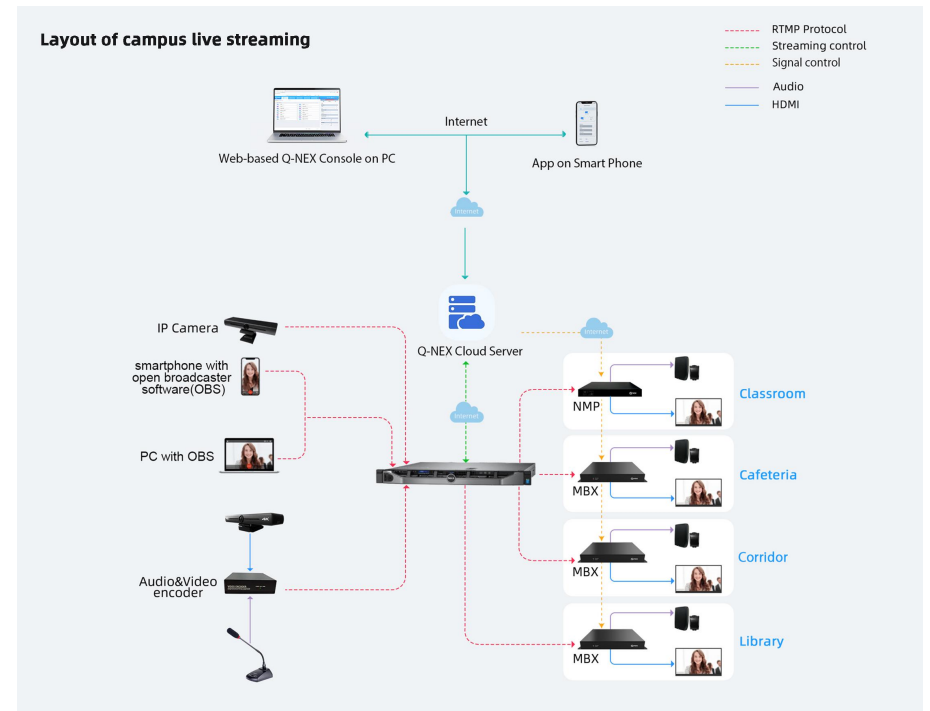

Campus Wide AV Distribution Solution

Based on the AV-over-IP technology to distribute audio, video and control signals over the Internet with the campus existing network, Q-NEX solution enables not only message / audio / video broadcast, but also live streaming to all of the classrooms as well as spaces outside classrooms such as cafeteria, library, teacher's offices, corridor and reception hall, and it's able to push scheduled AV contents or live streaming to allocated different groups of areas among campus.

Key features

Audio&video broadcast

Message broadcast

Live streaming

Scheduled tasks

Remote control

Auto power on for broadcasting

Solution details

Layout of campus broadcasting

Layout of campus live streaming

Features

1. School IT admin can upload different audio and video content to the Media Server so as to broadcast across the campus.
2. Daily messages, important alerts and announcements in text format can also be delivered to all the display devices connected to Q-NEX NMP or MBX.
3. Q-NEX enables live streaming (audio announcement or live video) through Internet to every corner of the campus.
4. On the Q-NEX Console, IT admin can schedule broadcast tasks at different times and to different destinations, managing daily broadcasting with automatic play to reduce repetitive work.
5. No particular display required. Any displays with HDMI input, such as interactive flat panel, TV monitor, LED screen or projector, can receive broadcast or live streaming content.
6. When receiving the campus AV broadcast or the principal's live broadcast, NMP or MBX can automatically turn on the display devices they connected.