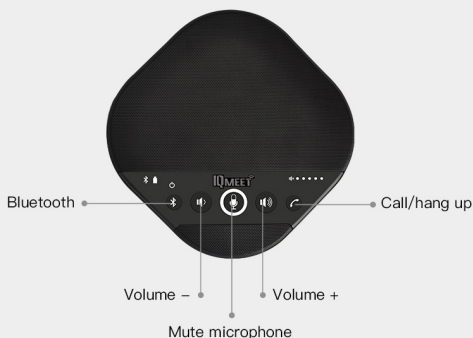

IQSpeakerphone

S330

Professional-grade bluetooth conference speakerphone

Product Highlights

360° omni-directional sound pickup

With 4 built-in microphone arrays, S330 supports 360-degree omni-directional audio pickup distance of 5 meters. Plus two optional expansion microphones, the pickup distance can reach 10 meters. It's convenient to set up your meeting room size.

Seamless connection

Connect to your laptop, smart phone or tablet via Bluetooth, a USB cable or an audio cable with intuitive plug-and-play operation. It's simple to install and easy to use, just connect the USB cable or pair with your bluetooth device, and your meeting could start in seconds.

Product details

Specifications

Name	IQSpeakerphone	
Model	S330	
Voice technical parameters	Automatic echo cancellation(AEC)	full-duplex echo cancellation depth up to 65dB
	Echo cancellation length	≥400ms
	Two-way noise compression(NC)	18dB
	Automatic gain control technology(AGC)	
Microphone frequency response	100Hz-22KHz	
Speaker frequency response	100Hz-22KHz	
Built-in microphone pickup range	5 meters distance, 360 degree full range	
Signal to noise ratio	90dB	
Battery	Built-in 2400mAh lithium battery can be used continuously for 4 hours. Up to 20 days standby time	
Network & Interface	1*USB 3.0 ClassB interface; 2*RJ 9 expansion microphone interface; 1*Analog audio 3.5mm interface;	
Reverberation time	<0.5 seconds	
Noise level	<-48dBA	
Power supply	AC100~240V, 50-60Hz, 12W	
Working temperature	0°C-50°C (operation status)	
Humidity	20%-85%	
Size (length*width*height)	180mm*180mm*40mm	
Support system	Windows 7/Windows 8/Windows 10; MacOSX 10.5 and above; Android 4.4or above	