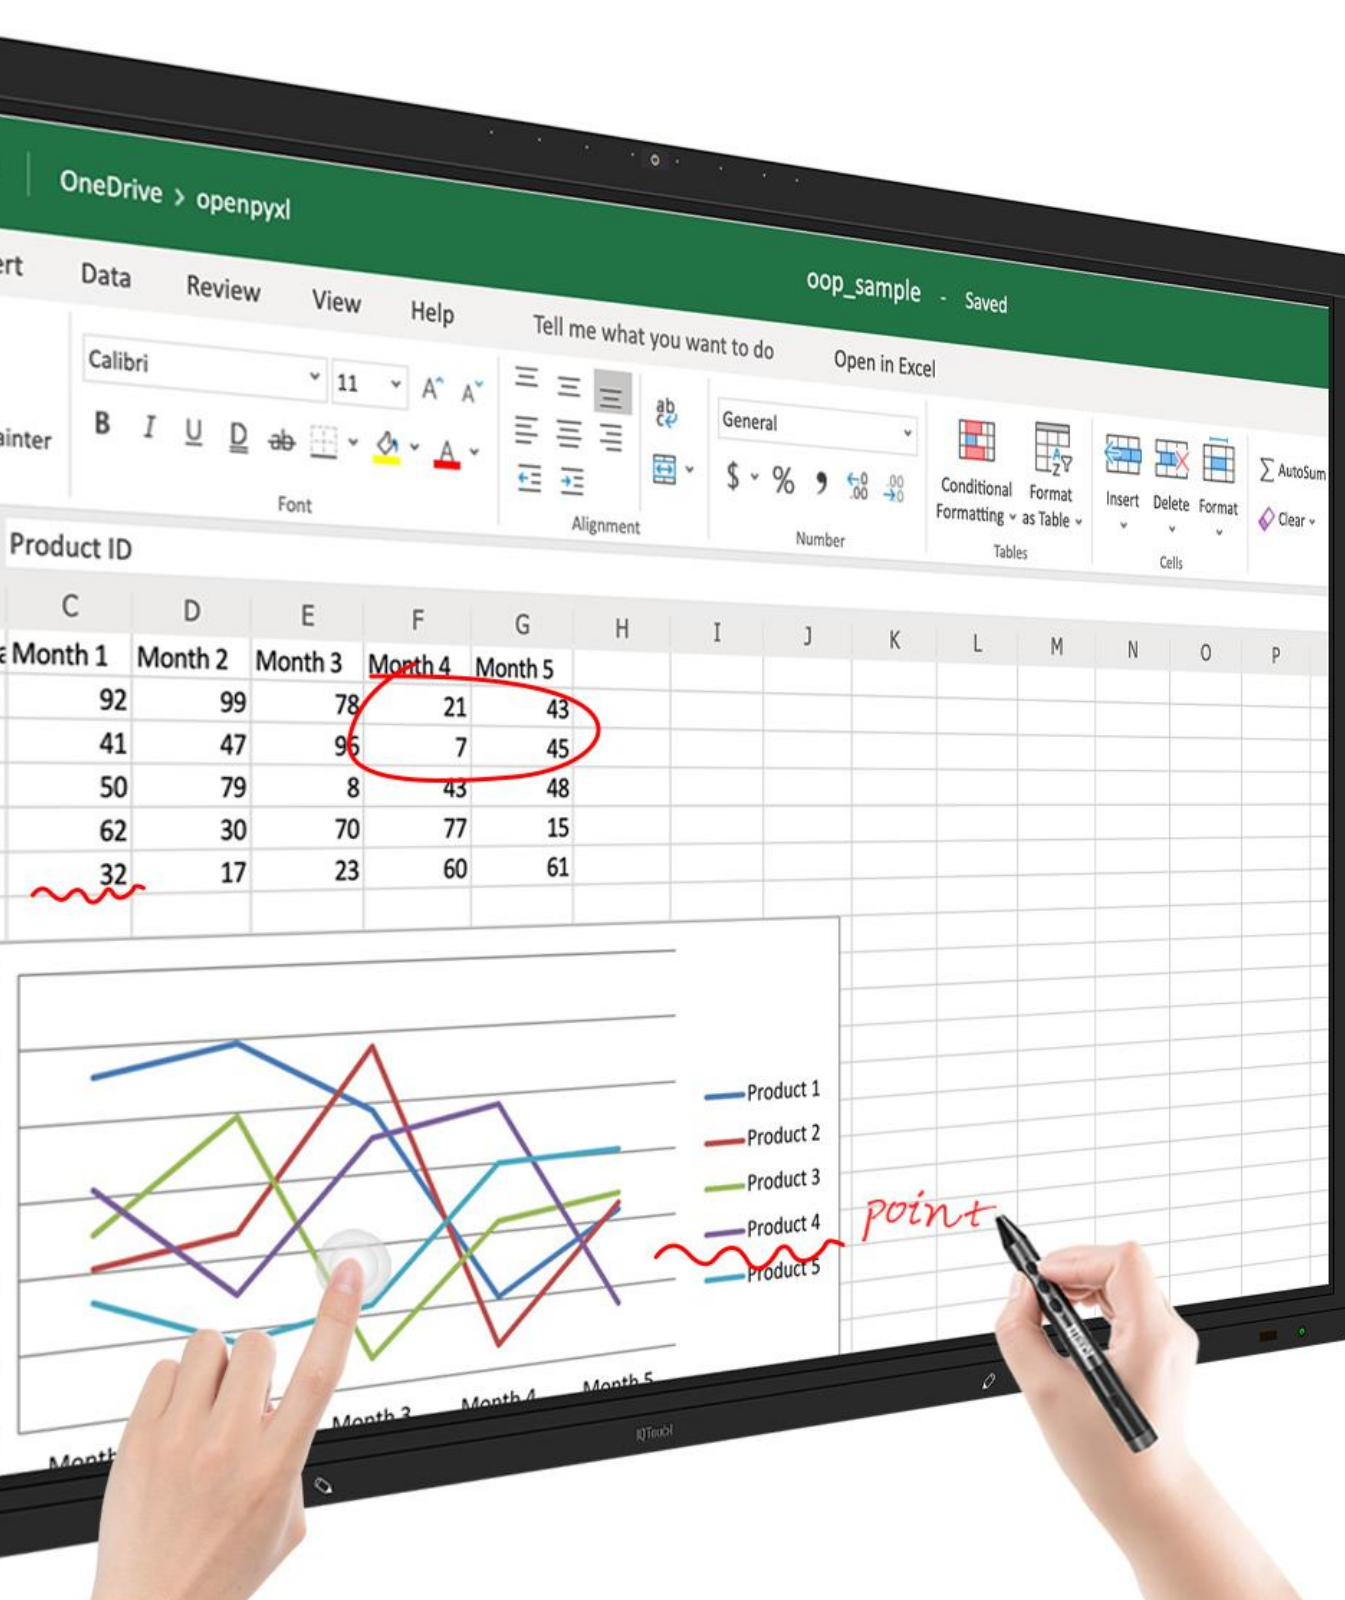

Infrared Ultra Fine Touch Screen

Zero+ Bonding / Infrared Ultra Fine Tech / Windows Ink

TB1100 Pro is designed with fully upgraded zero+ bonding and Infrared Ultra Fine (IUF) technology that empowers the screen high-level image quality, interactive view, instant response and high precision, revitalizing more vivid visual experience and natural writing. With the collaborative Windows Ink that supports writing on MS Office documents, saving annotations in files and share, you will never lose a thought.