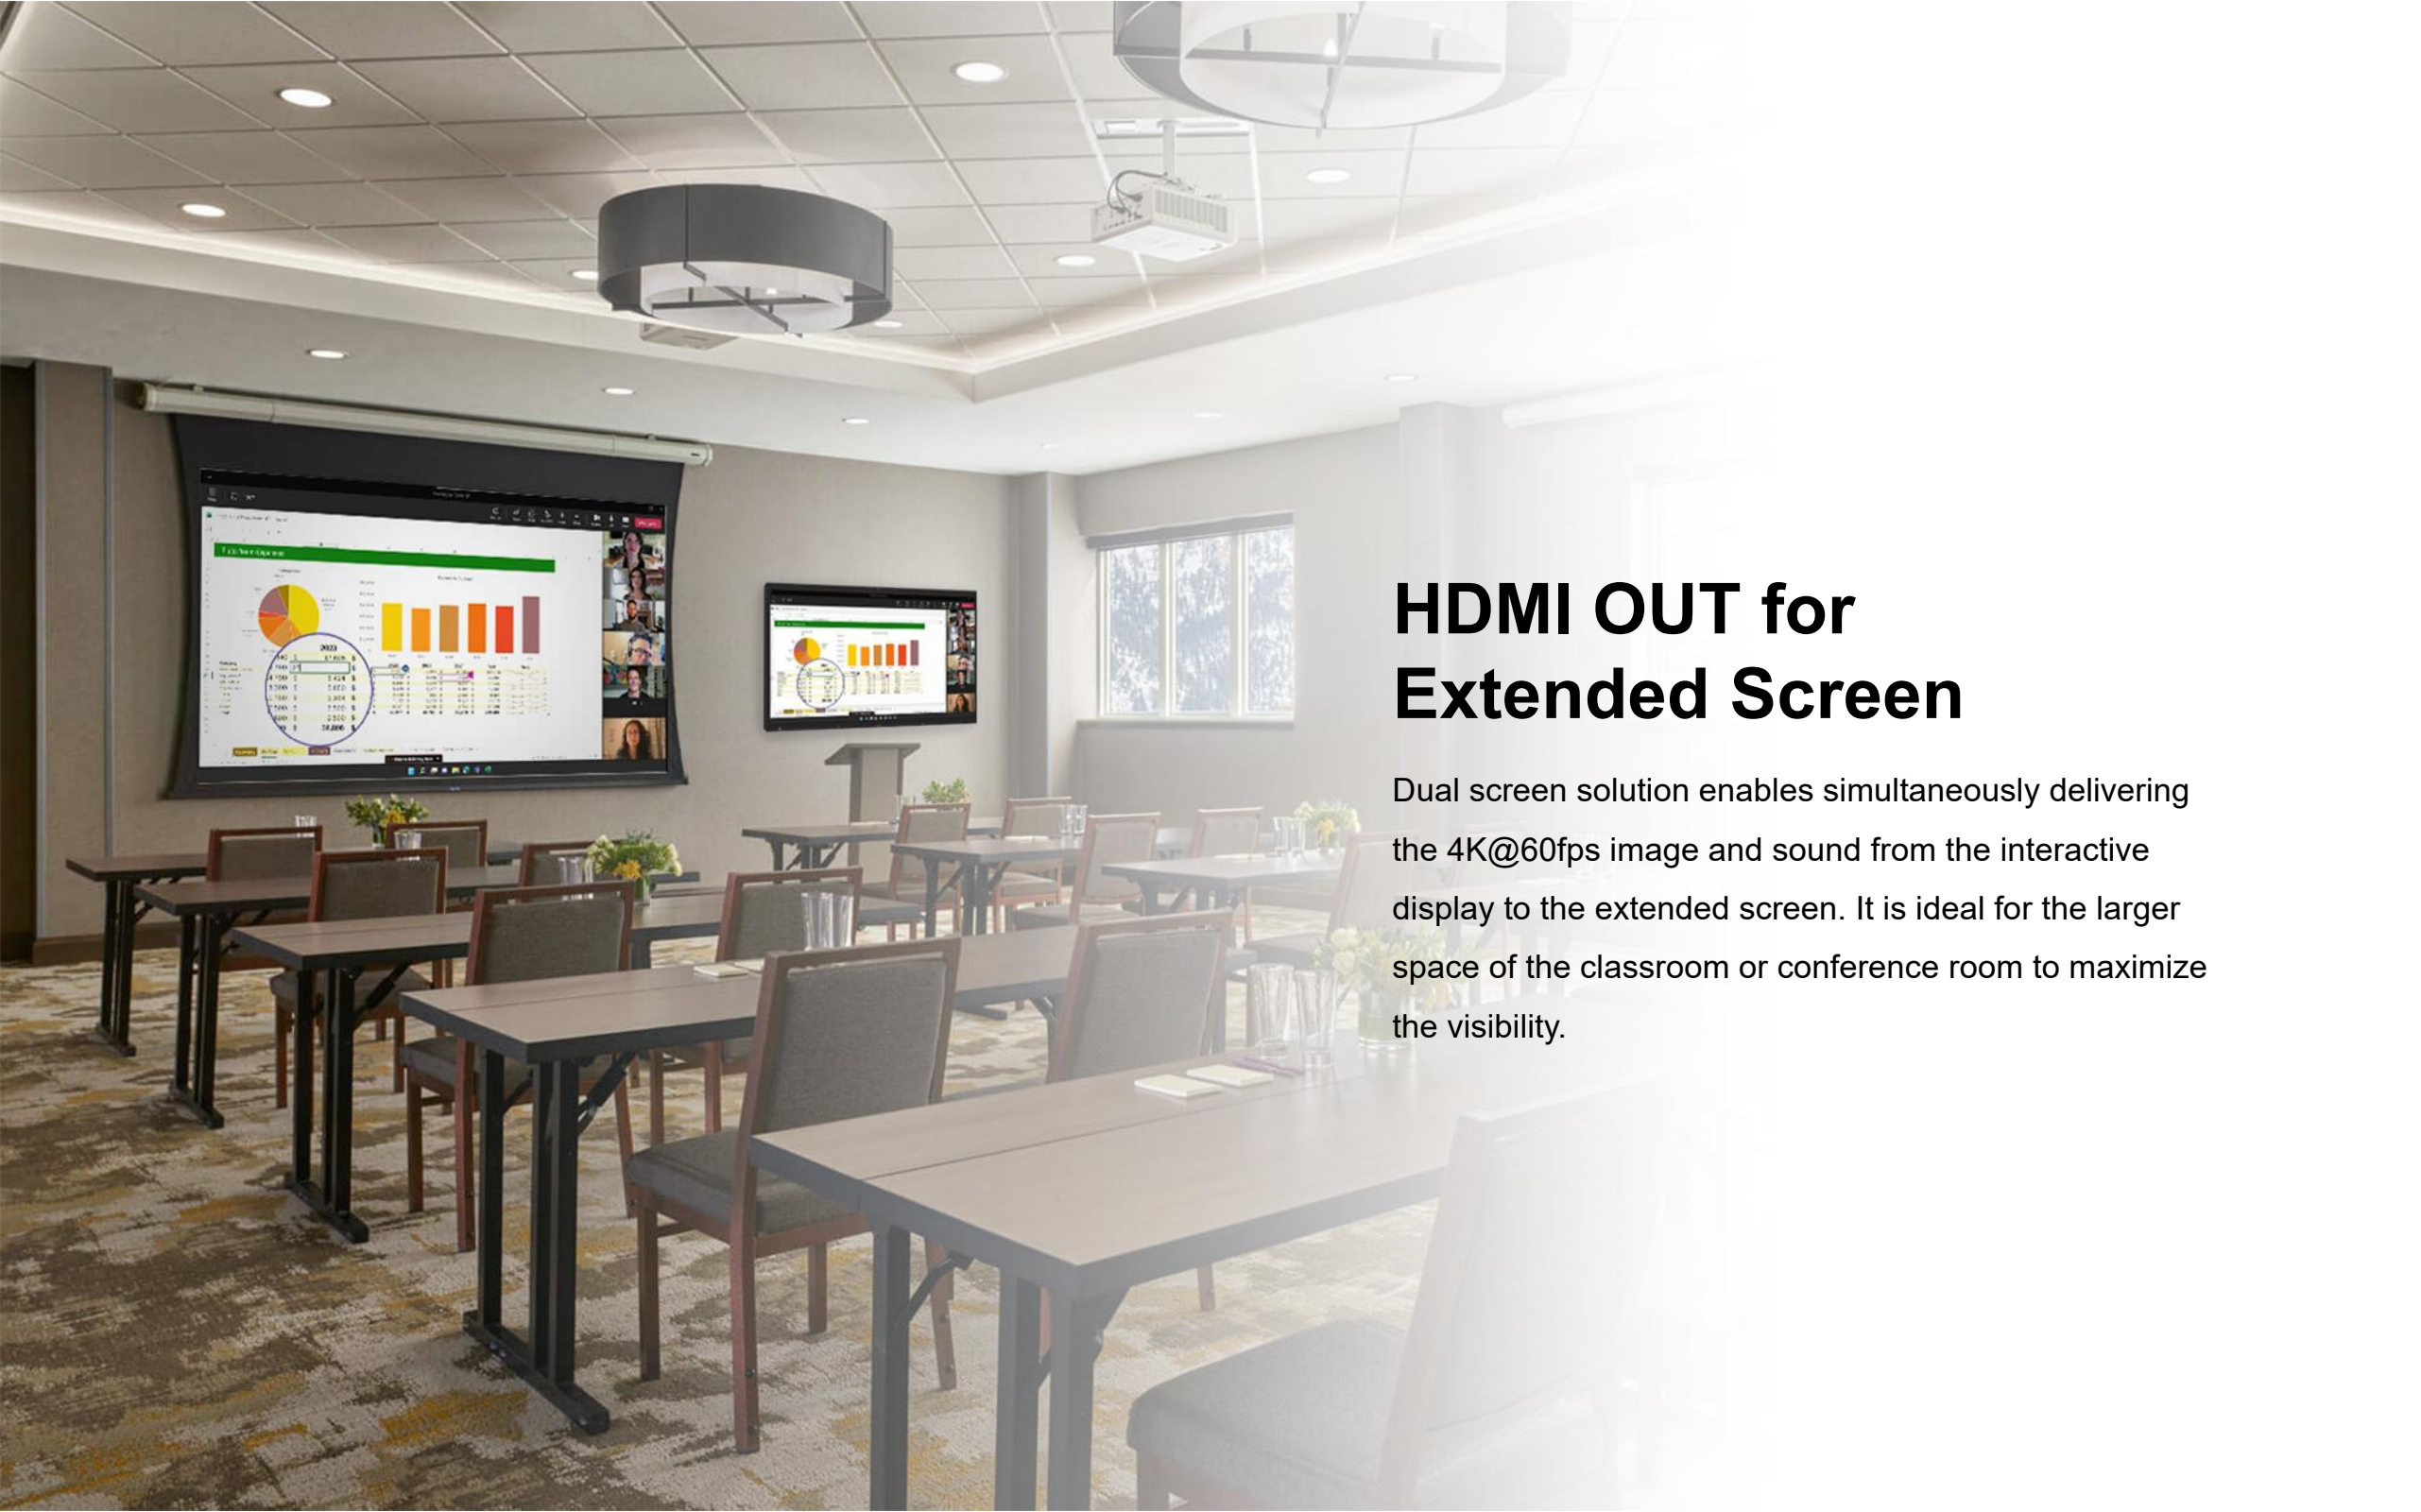

Share multiple mobile devices to the large screen with up to 9-split screen.

Allow the remote colleagues to cast their personal files by web browser.

Group share the same content to multiple displays in one meeting room.

Full Function Plug&Play USB-C

A single cable solution for interactive touch panel realizes two-way touch control, LAN share, 15W fast charging, audio and 4K@60fps video transmission with the interactive display. Compatible with multiple mobile devices such as laptops, tablets, and smartphones, instantly start your presentation in a stress-free way.