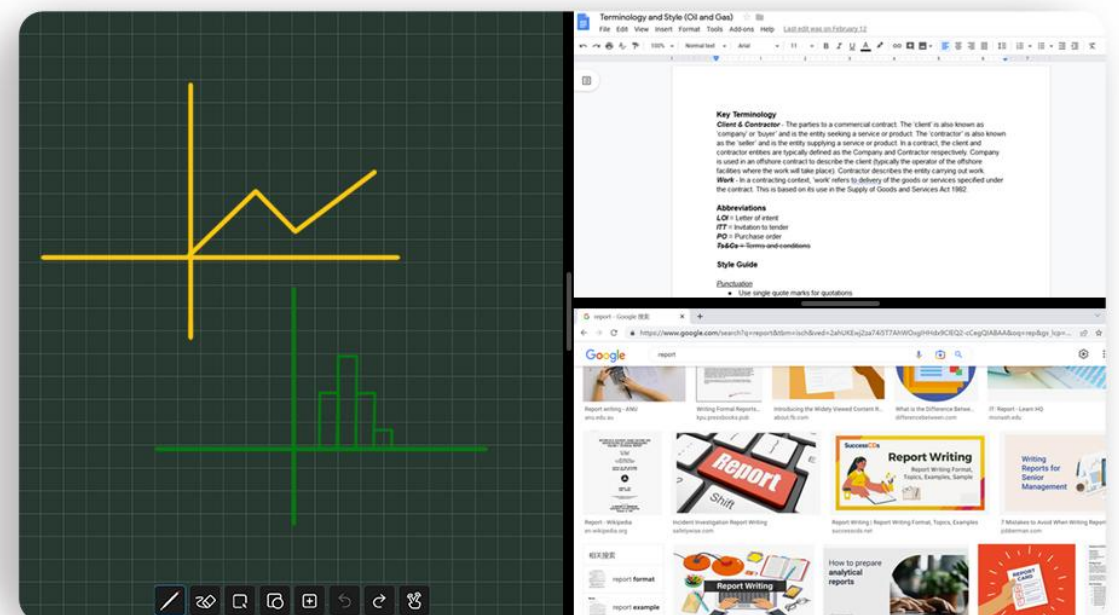

IQTouch TB1100 Pro brings you the built-in 4K AI whiteboard with endless possibility. More intelligent functions like handwriting, shape recognition, split screen mode and smart table are offered to improve the presentation in every way.