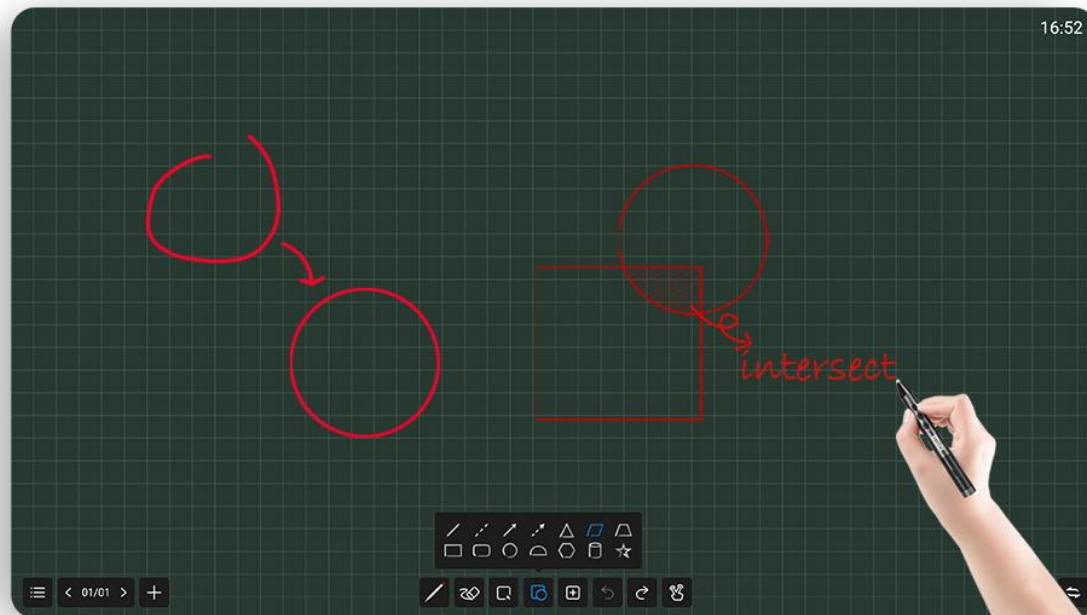

8G RAM
128G ROM

Android 11.0

Advanced Audiovisual Performance

● 4K AI Camera

Built in 4K AI Camera with voice tracking and auto framing, precisely positioning and automatically switching focus between the different speakers in video conference.

● 8 Array Mic

Seamlessly integrating 8 microphone arrays embrace Acoustic Echo Cancellation (AEC) technology and support the ideal voice pickup range of up to 6 meters.

Write “Infinity” on AI Whiteboard

IQTouch TB1100 Pro brings you the built-in 4K AI whiteboard with endless possibility. More intelligent functions like handwriting, shape recognition, split screen mode and smart table are offered to improve the presentation in every way.