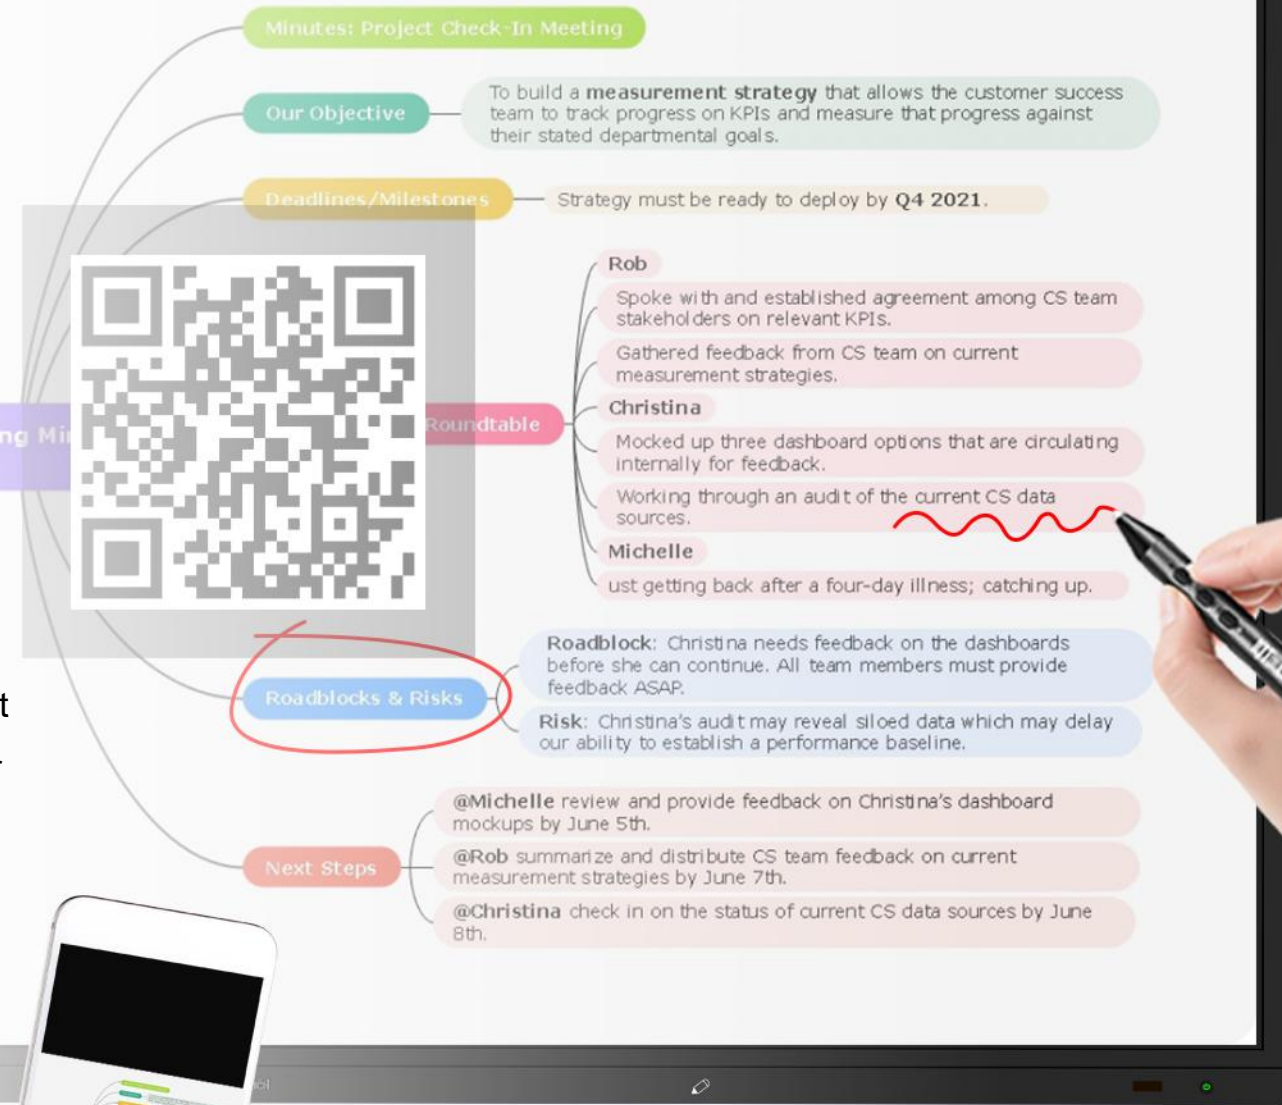

Continuous Annotation on Any Source

Switch freely among different input sources while making direct annotations and save the multi-source annotation pages under Android. Scan the QR code to easily share meeting records.