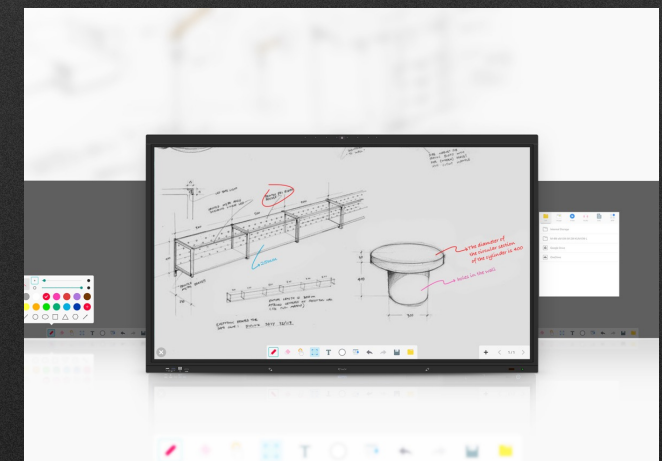

Whiteboard Writing

All tools provided on the whiteboard bring you an interactive meeting.