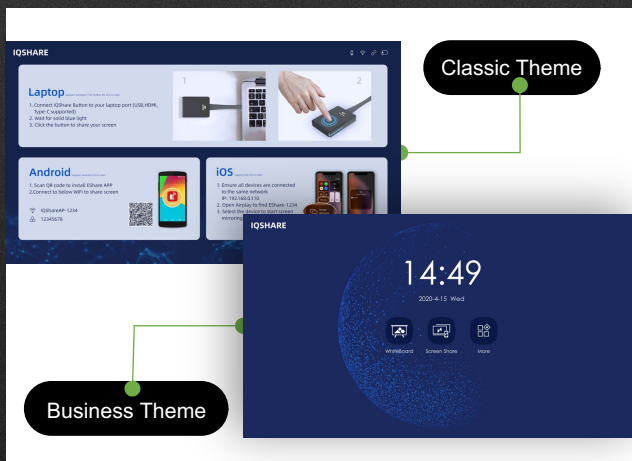

IQShare Operating System

Based on the Android 9.0 deeply customized wireless presentation system, screen sharing operation becomes simpler. With the annotation, whiteboard, reverse control, and other interactive collaboration functions supported, you would not be interrupted while coming up with some new inspiration. Greatly improve the efficiency of decision-making in the meeting.

Two Themes

Classic Theme & Business Theme