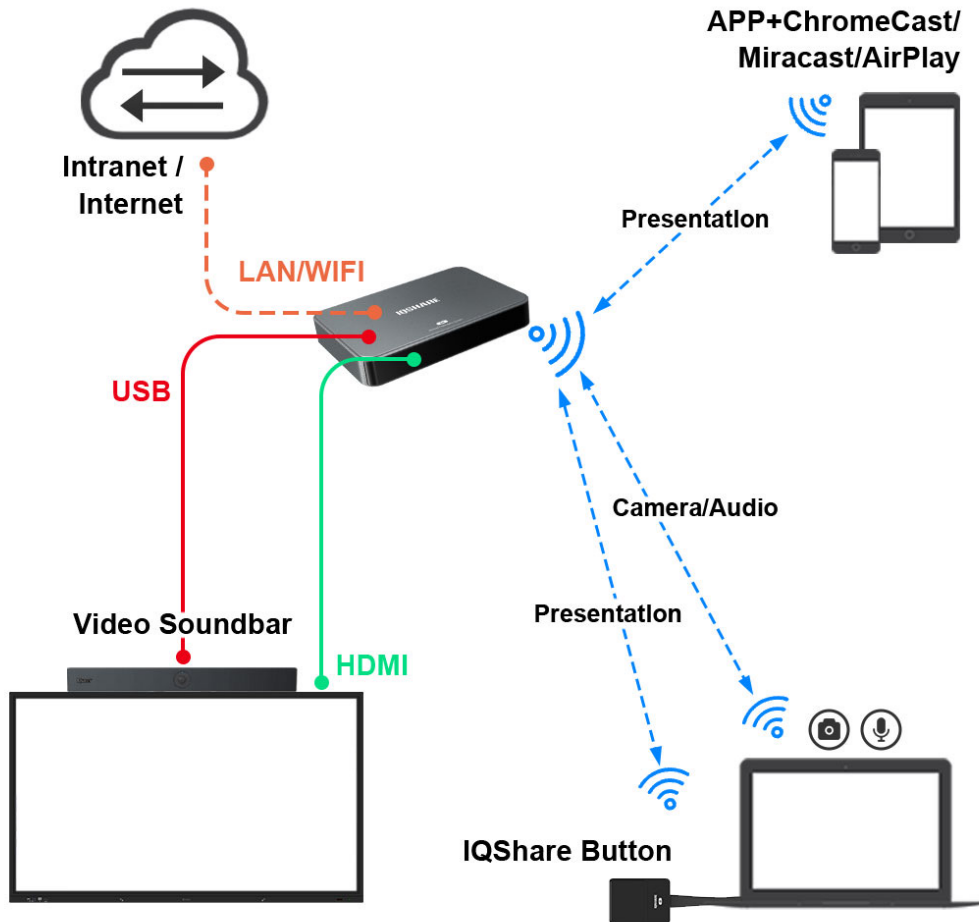

Application Example