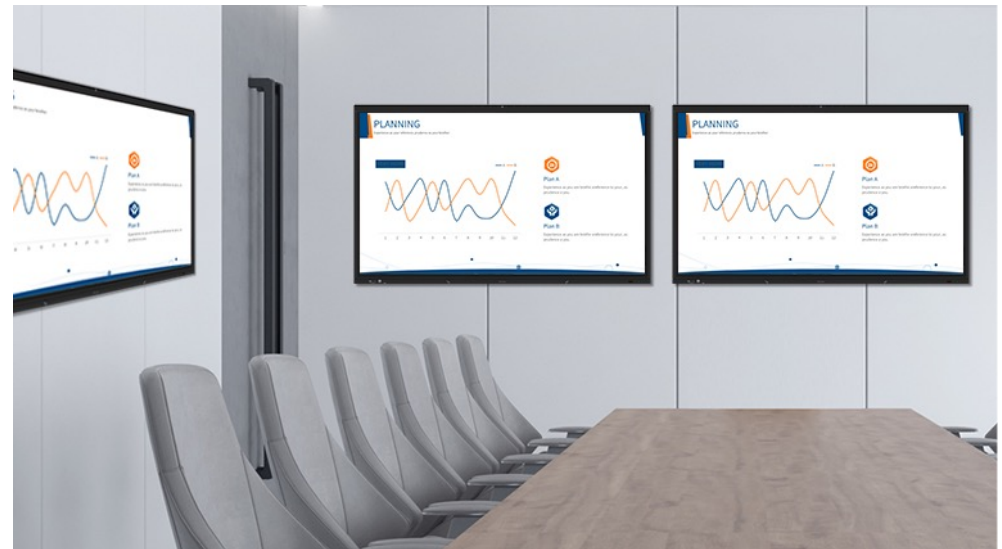

(2) From one display to the rest of the displays