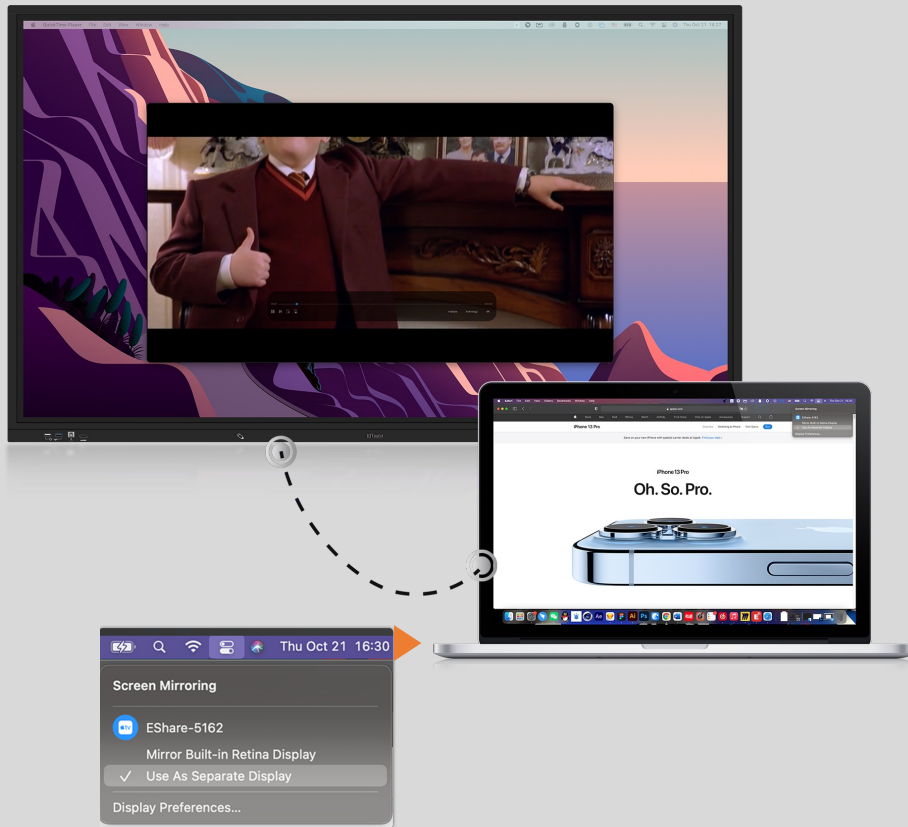

# Two-way Screen Share & Control

Wirelessly share the screen content on your personal device to the office display, and the rest of the team can see from both the office display and their own devices.

## At the same time

- More than 32 users can be connected
- Max 8 buttons connected
- 4-split screen displayed

## Extended screen

User can set the office display as an extended screen and directly drag the presentation content to the big screen without exposing the rest of his PC desktop.