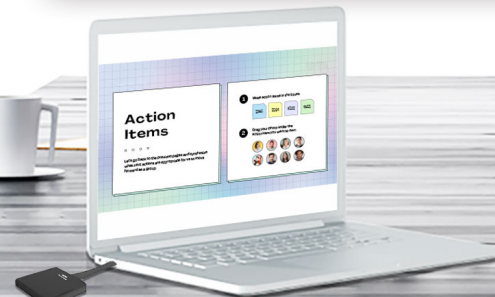

* 4K UHD Screen Mirror

Upgraded 4K UHD screen share, making it possible to enjoy a clearer vision and more details on the office display.

* Work with IQShare Button C3 Pro to realize 4K display of wireless screen sharing.