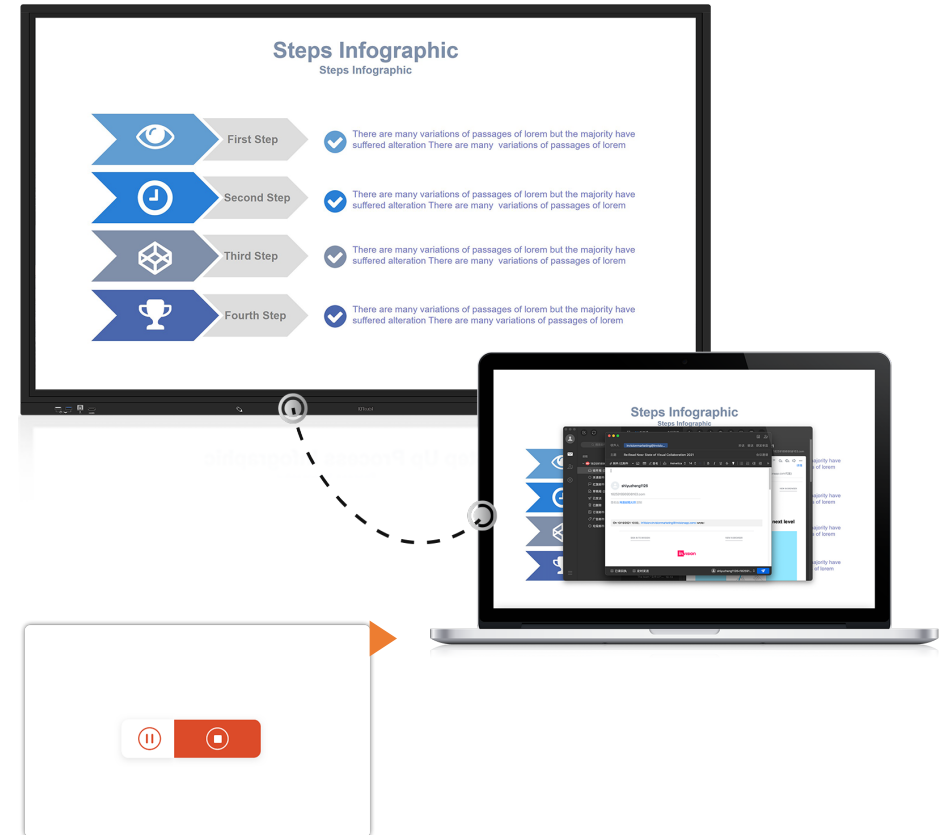

## Extended screen

User can set the office display as an extended screen and directly drag the presentation content to the big screen without exposing the rest of his PC desktop.