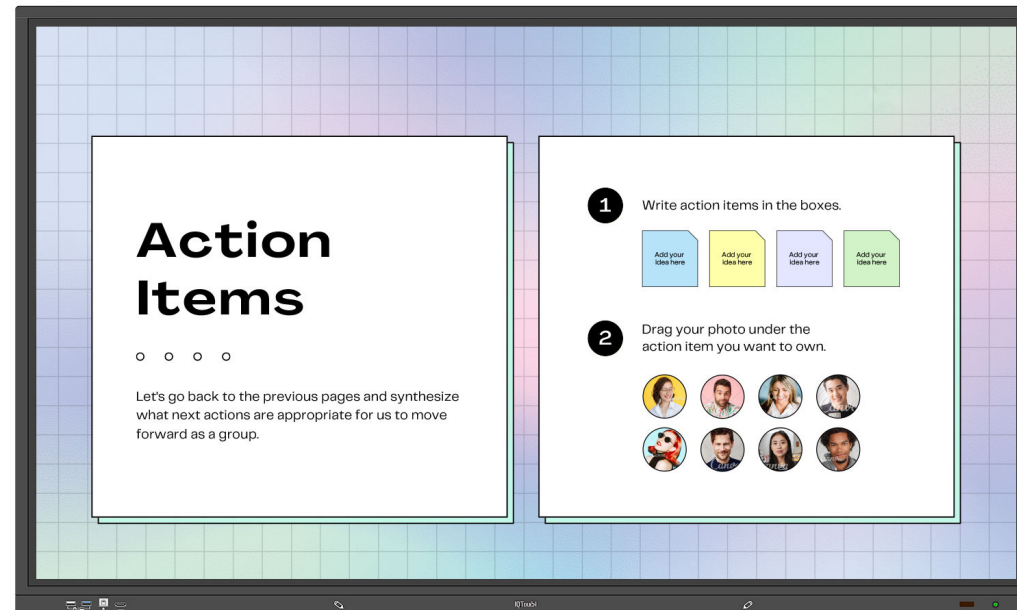

* 4K UHD Screen Mirror

Upgraded 4K UHD screen share, making it possible to enjoy a clearer vision and more details on the office display.

* Work with IQShare Button C3 Pro to realize 4K display of wireless screen sharing.