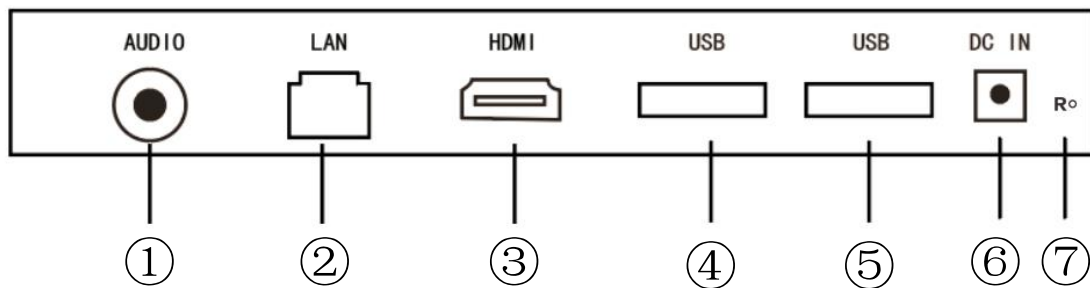

IQShare WP40

Interfaces

- ① Audio
- ② LAN
- ③ HDMI interface
- ④ USB interface
- ⑤ USB interface
- ⑥ DC Power Jack
- ⑦ Reset

Dimension (Unit: mm)

IQShare Button HDMI (Optional)

Specifications

| | |
|---------------------------------------|---|
| Name | IQShare Button |
| Model | H2 |
| Touch Back Control | 10 Points (Windows) Mouse Mode(Linux, Mac, Chrome) |
| Wireless Transmission Protocol | IEEE 802.11 a/g/n/ac |
| Wireless Transmission Band | 2.4 GHz & 5 GHz (dual band WIFI) |
| Input Resolution | 4K @30fps |
| Video Standard | HDCP 1.2 |
| Audio | PCM 2CH |
| Authentication Protocol | WPA2-PSK |
| Security(encryption) | AES |
| Supported system | Windows7/8/10, Mac OS, Chrome OS, Android, Linux |
| Cable | USB Type A, HDMI Cable |
| Dimension(W*H*D)(mm) | 175*58*17 |
| Weight | 80g±2g |

IQShare Button USB-C (Optional)

Specifications

| | |
|---------------------------------------|--|
| Name | IQShare Button |
| Model | C3 Pro |
| Touch Back Control | 10 Points (Windows) Mouse Mode(Linux, Mac, Chrome) |
| Wireless transmission protocol | 802.11 a/g/n/ac |
| Wireless Transmission Band | 2.4 GHz & 5 GHz (dual band WIFI) |
| Input resolution | 4K@30fps |
| Video Standard | DP 1.2, eDP 1.4, HDCP 1.2 |
| Audio | PCM 2CH |
| Authentication Protocol | WPA2-PSK |
| Security(encryption) | AES |
| Supported system | Windows7/8/10, Mac OS, Chrome OS, Android, Linux |
| Cable | USB Type C(With DisplayPort Alternate Mode), Type C Cable |
| Dimension(W*H*D)(mm) | 175*58*17 |
| Weight | 80g±2g |