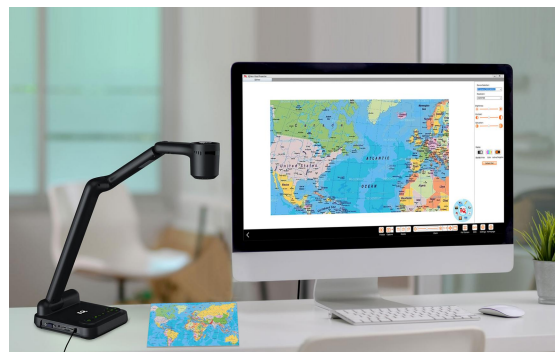

The camera supports the lens with 90 degrees rotation and A3 size shooting range, which allows you to capture and share large documents and objects like never before!

Easy Connectivity for Display

Connect with the plug and play simplicity of HDMI, USB and VGA outputs to any classroom displays, such as an interactive flat panel, projector, interactive whiteboard, or computer.

Dual Image Output

Allow users to output the dual images simultaneously to the display devices.

Matrix Switch

Integrating matrix switch module, the visualizer makes it easy to switch the images in real time from three input sources such as courseware, physical object demonstration, and more.

Extremely Compact Design

With its fully folding and compact design, the 4k doc cam is suitable for space-constrained classrooms. You can easily store or take it away to anywhere in a school.

Interactive Whiteboard Access

E4521 visualizer provides multiple ways to access the powerful interactive whiteboard software for your education enhancement.

Connect HDMI Out to the display, and the mouse to USB port for built-in whiteboard software access.