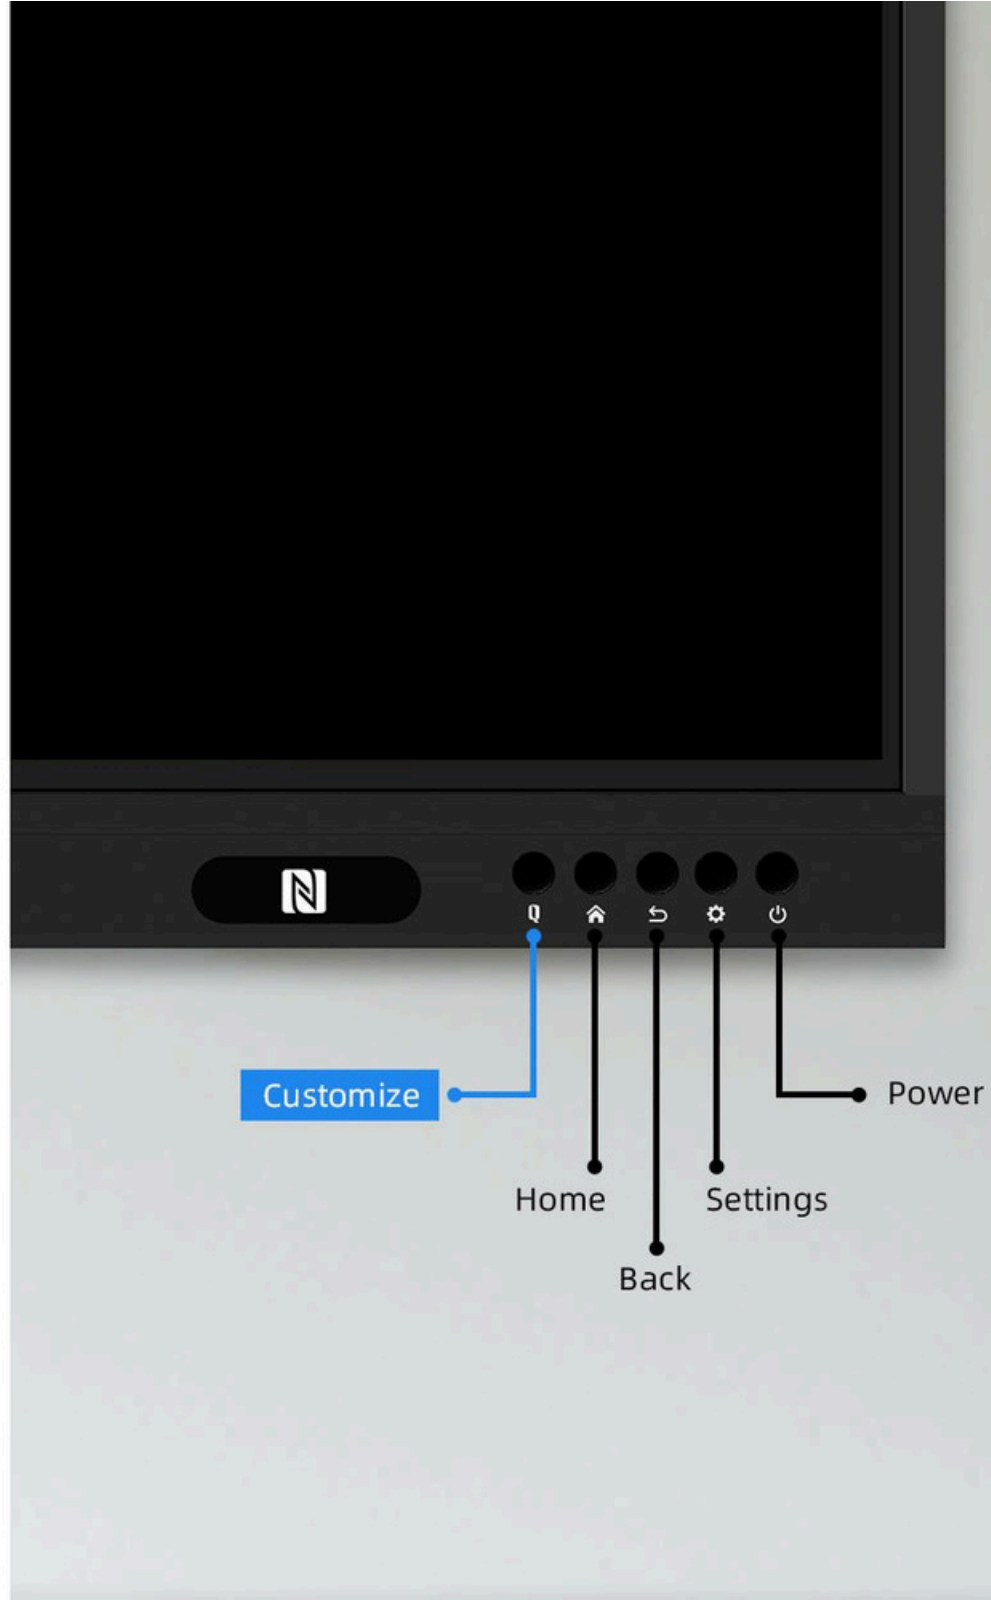

Tailored Access, Effortless Excellence

The Q Button transforms your experience, providing one-click access to tailored functions. Boost efficiency and intuitiveness, making every interaction with the flat panel a swift and satisfying experience.