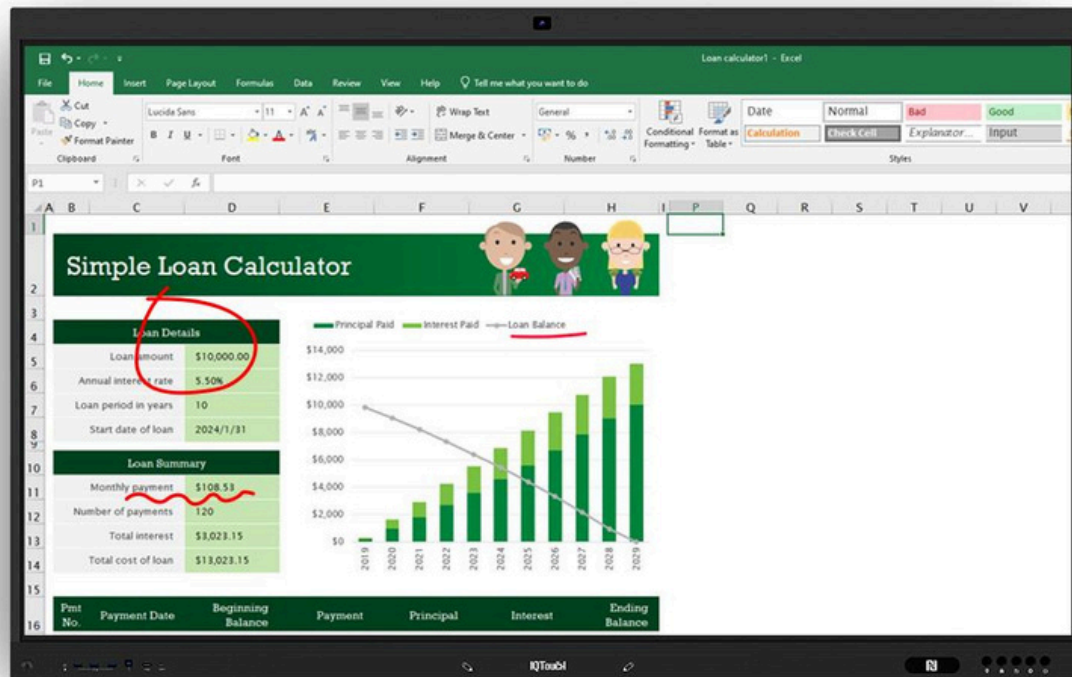

Plug & Play USB-C

A single cable solution for interactive touch panel realizes two-way touch control, LAN share, 65W fast charging, audio and 4K@60fps video transmission with the interactive display. Compatible with multiple mobile devices such as laptops, tablets, and smartphones, which instantly starts your presentation in a stress-free way.