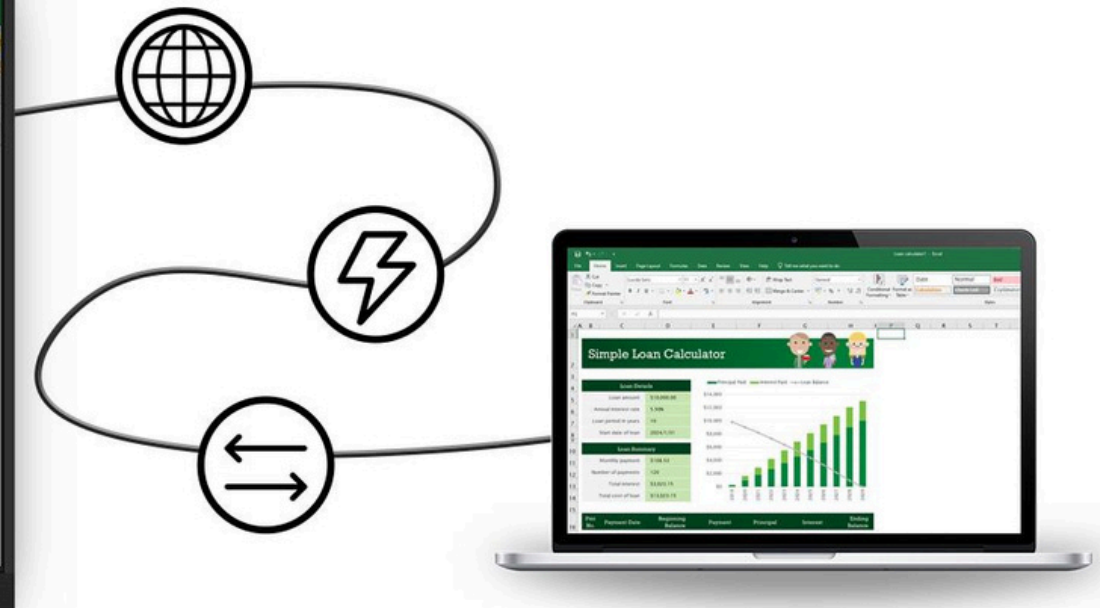

Plug & Play USB-C

A single cable solution for interactive touch panel realizes two-way touch control, LAN share, 65W fast charging, audio and 4K@60fps video transmission with the interactive display. Compatible with multiple mobile devices such as laptops, tablets, and smartphones, which instantly starts your presentation in a stress-free way.