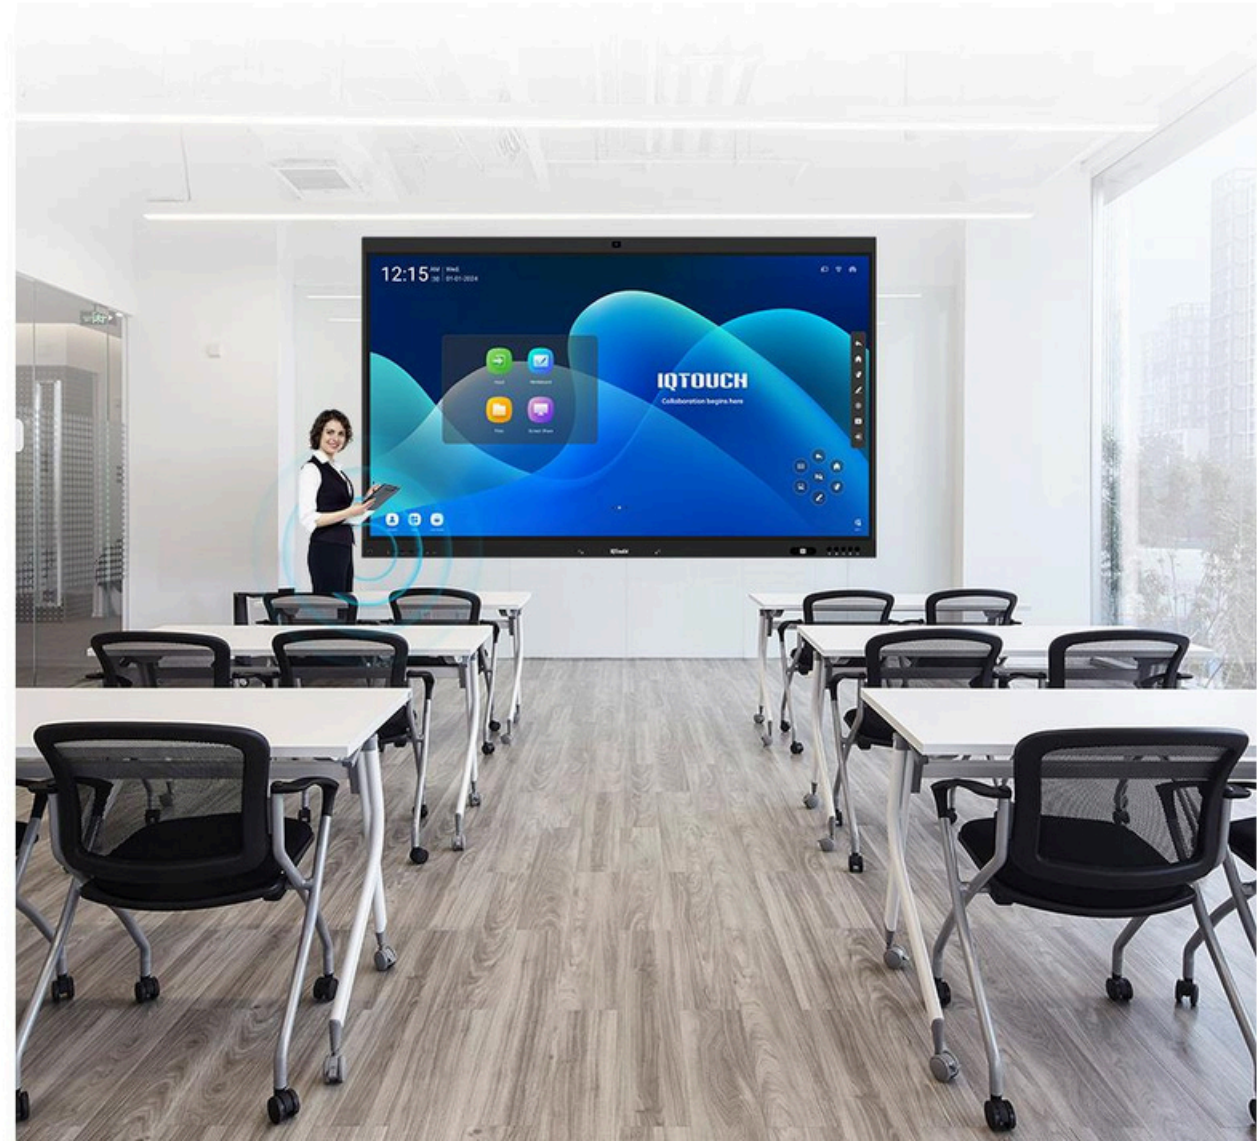

NFC Access Control

Zero+ Bonding

40 Touch Points

USB-C With 65W Power

98" & 110" Available

Transform Spaces with Grand-Scale Vision

Unleash boundless creativity on our canvas of innovation with stunning 98" and 110" screen sizes, and experience a visual grandeur beyond the ordinary. Redefine auditoriums, conference centers, and large classrooms with immersive displays, setting our screens apart in application scenarios.

Proximity Sensor for Ultimate Convenience

Walk closer, watch it awaken. No extra steps, just an instant boost for an improved presentation vibe. Stay focused on teaching or meetings, effortlessly boosting efficiency and intelligence in work and study.

Immerse in Sensory Brilliance

Elevate your audiovisual experience with the 20W*2+20W speakers that deliver rich, immersive sound. Combined with a 48MP AI camera and an 8-microphone array, our interactive flat panel guarantees top-notch audiovisual quality for your video meetings.