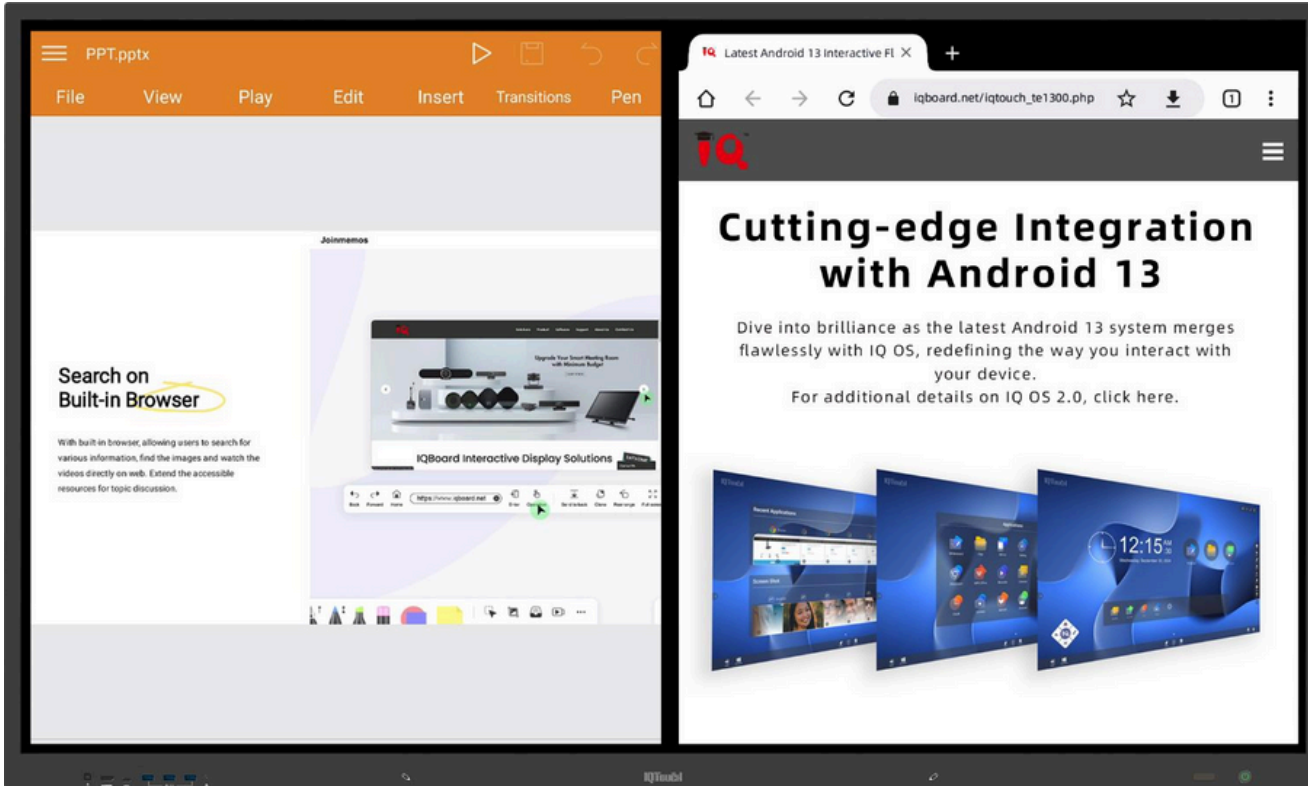

BYOD

Smart Pen Integration

Cutting-edge Integration with Android 13

Dive into brilliance as the latest Android 13 system merges flawlessly with IQ OS, redefining the way you interact with your device.

Split-Screen Efficiency

Boost productivity with seamless split-screen usage of two apps without the need for constant app switching.

Smart Pen Integration

Supercharge your creativity on Android with IQ SmartPenSP200 -effortlessly switch between note-taking, PPT presentations, and more amazing functions. Enjoy instant feedback, and customize your experience for seamless, personalized productivity.

*Standard Accessories of IQTouchTE1300 include IQ SmartPenSP200.

4K UHD screen

Regular screen

Vivid 4K Visuals

Immerse yourself in stunning visuals on the 4K UHD display with vibrant colors, high contrast, and 80%+ NTSC range.