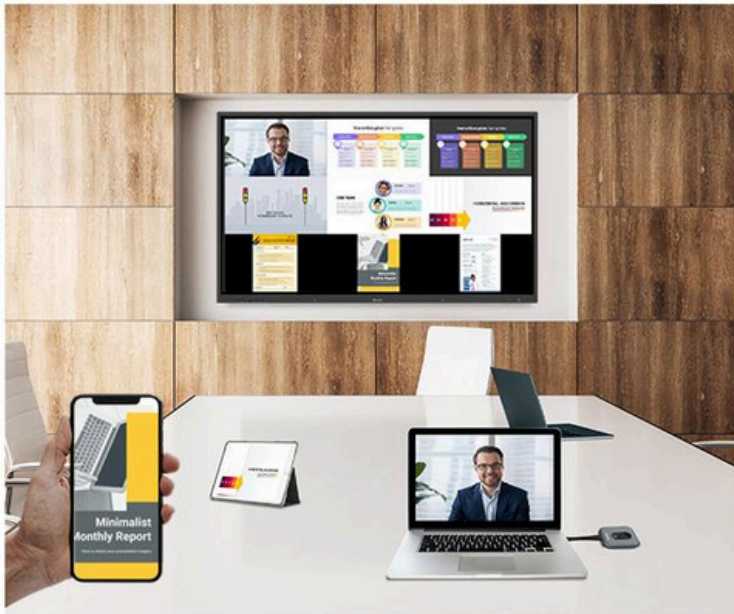

Dynamic BYOD Presentations

The incredible screen-sharing feature! Harness your workspace's potential with BYOD freedom, enhancing presentations for limitless interactive control.

Share multiple mobile devices to the large screen with up to 9-split screen.