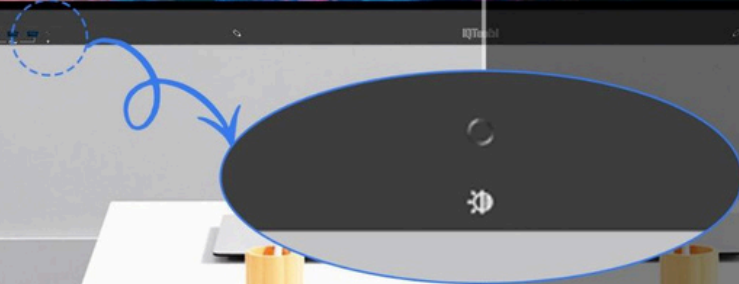

*Standard Accessories of IQTouchTE1300 include IQ SmartPenSP200.

4K UHD screen

Regular screen

Vivid 4K Visuals

Immerse yourself in stunning visuals on the 4K UHD display with vibrant colors, high contrast, and 80%+ NTSC range.

Ambient light sensor -Auto adjust brightness

The ambient light sensor ensures automatic brightness adjustment for optimal clarity and eye comfort.

Effortless Precision

Writing

Experience instant, high-precision writing with Infrared Ultra Fine (IUF) technology. Compatible with Windows Ink, effortlessly capture and share ideas directly on MS Office documents.