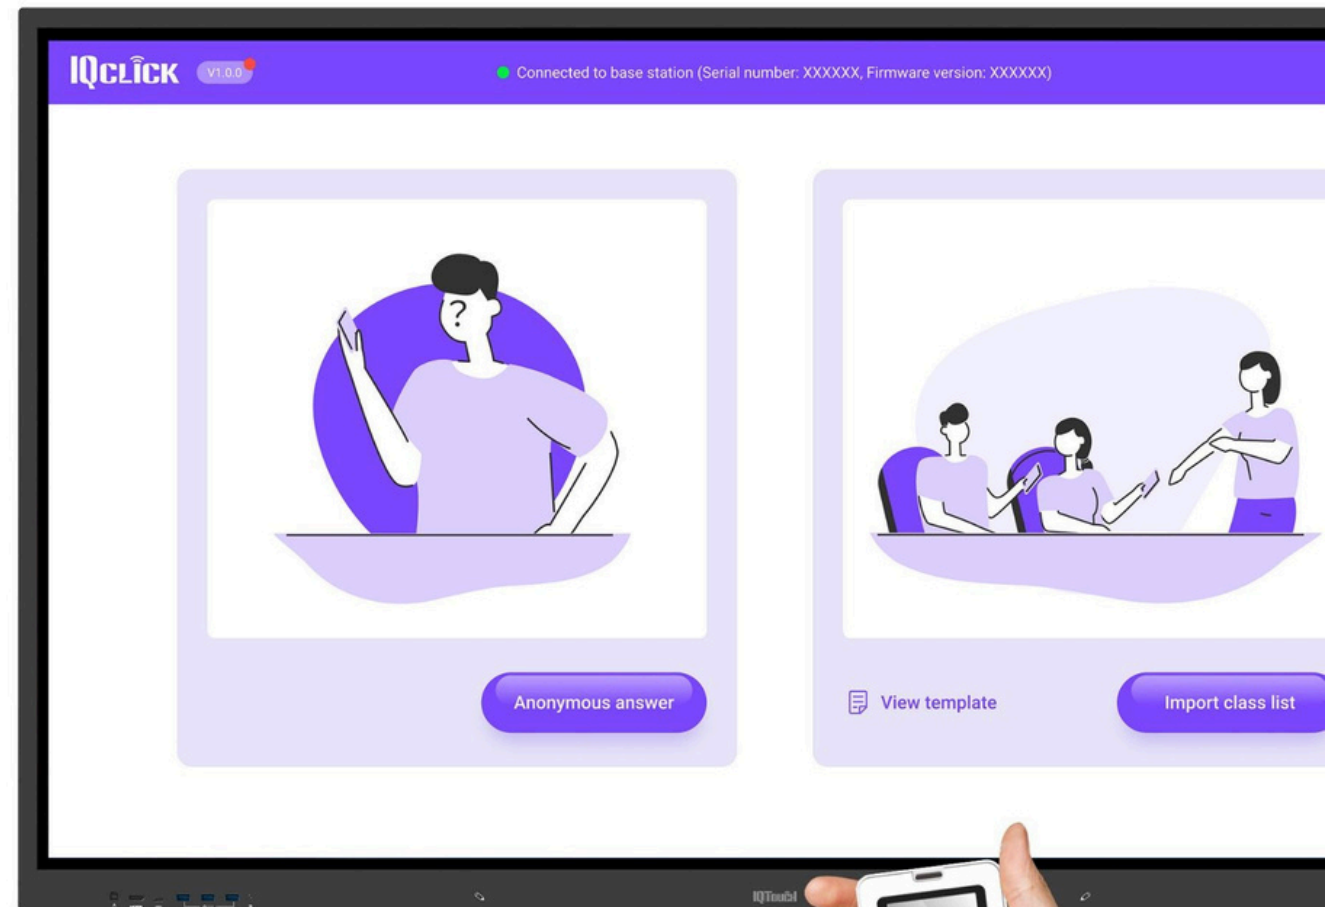

*Standard Accessories of IQTouchTE1300 include IQ SmartPenSP200.

4K UHD screen

Regular screen

Vivid 4K Visuals

Immerse yourself in stunning visuals on the 4K UHD display with vibrant colors, high contrast, and 80%+ NTSC range.

Ambient light sensor -Auto adjust brightness

The ambient light sensor ensures automatic brightness adjustment for optimal clarity and eye comfort.

Effortless Precision

Writing

Experience instant, high-precision writing with Infrared Ultra Fine (IUF) technology. Compatible with Windows Ink, effortlessly capture and share ideas directly on MS Office documents.

20-point touch

20-point writing

Amplifying Interactions Across Every Setting

Level up your experience with the pre-installed IQClick APP, the premier response partner! Launch quizzes on any app, students respond with keypads, and export real-time data effortlessly with QR codes for streamlined classroom insights.