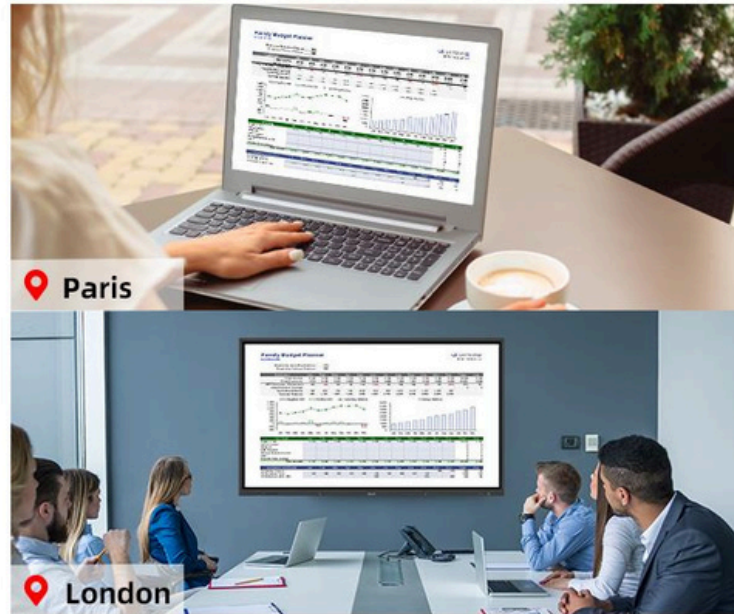

20-point touch

20-point writing

Amplifying Interactions Across Every Setting

Level up your experience with the pre-installed IQClick APP, the premier response partner! Launch quizzes on any app, students respond with keypads, and export real-time data effortlessly with QR codes for streamlined classroom insights.

Type-C Touch Mastery

Full-function USB Type-C enables reverse touch control on your laptop. Seamlessly project and control your device from the panel, enhancing presentations and interactivity.

Dynamic BYOD Presentations

The incredible screen-sharing feature! Harness your workspace's potential with BYOD freedom, enhancing presentations for limitless interactive control.

Share multiple mobile devices to the large screen with up to 9-split screen.

Allow the remote colleagues to cast their personal files by web browser.

Group share the same content to multiple displays in one meeting room.

Device Control Simplified with IQ MDM

Your remote control hub for swift batch operations, real-time monitoring, and seamless file transfers. Empower your devices with unparalleled ease!