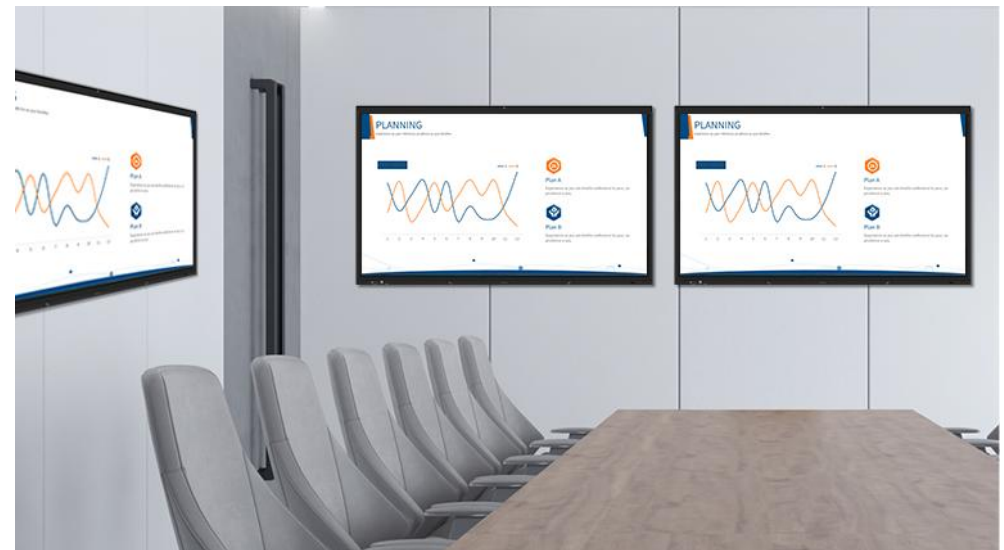

(2) From one display to the rest of the displays