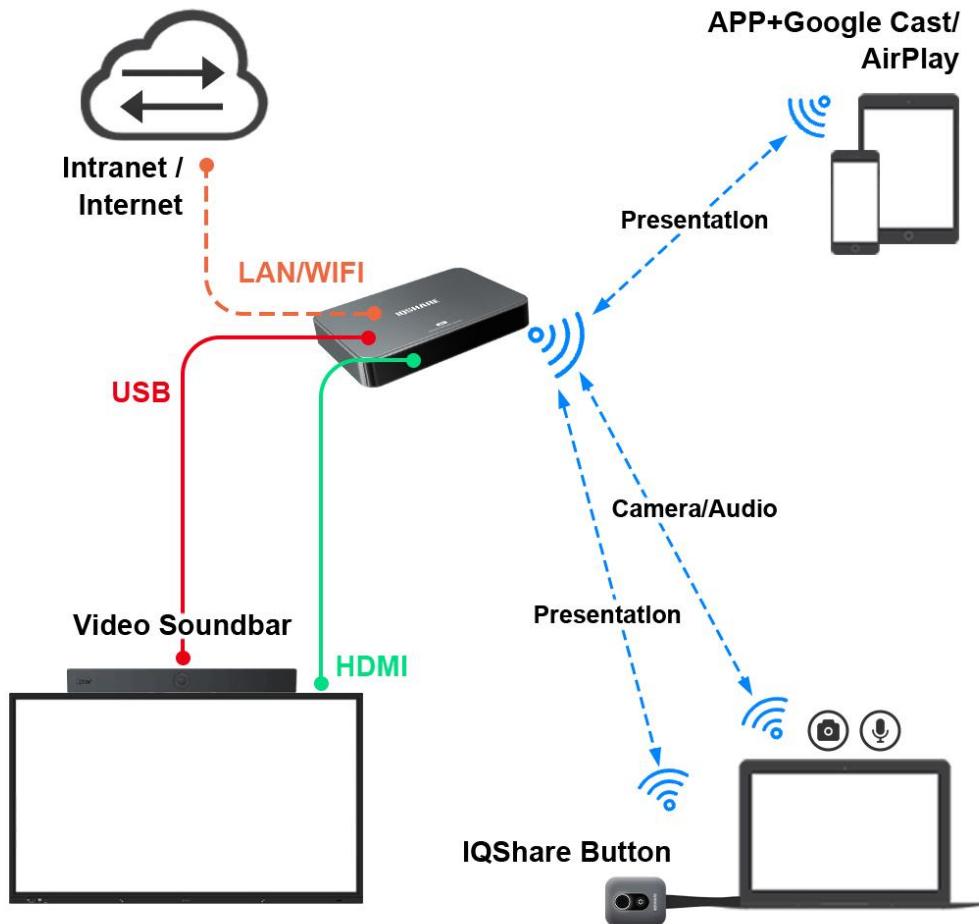

Application Example