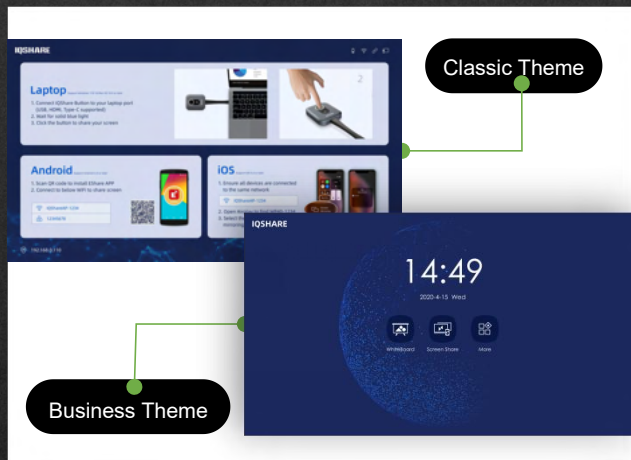

IQShare Operating System

Based on the Android 9.0 deeply customized wireless presentation system, screen sharing operation becomes simpler. With the annotation, whiteboard, reverse control, and other interactive collaboration functions supported, you would not be interrupted while coming up with some new inspiration. Greatly improve the efficiency of decision-making in the meeting.

Two Themes

Classic Theme & Business Theme