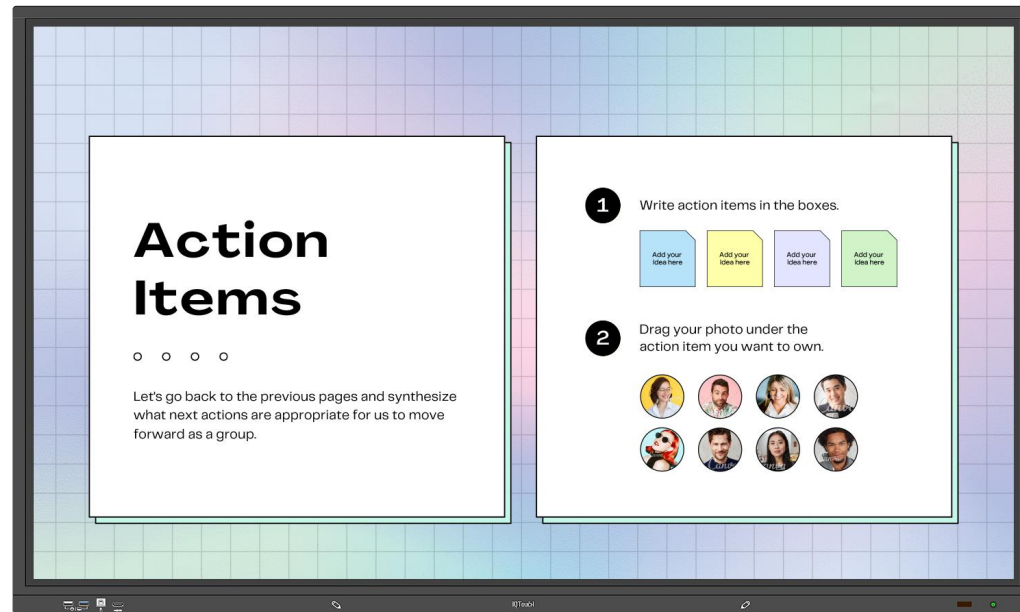

4K UHD Screen Mirror

Upgraded 4K UHD screen share, making it possible to enjoy a clearer vision and more details on the office display.