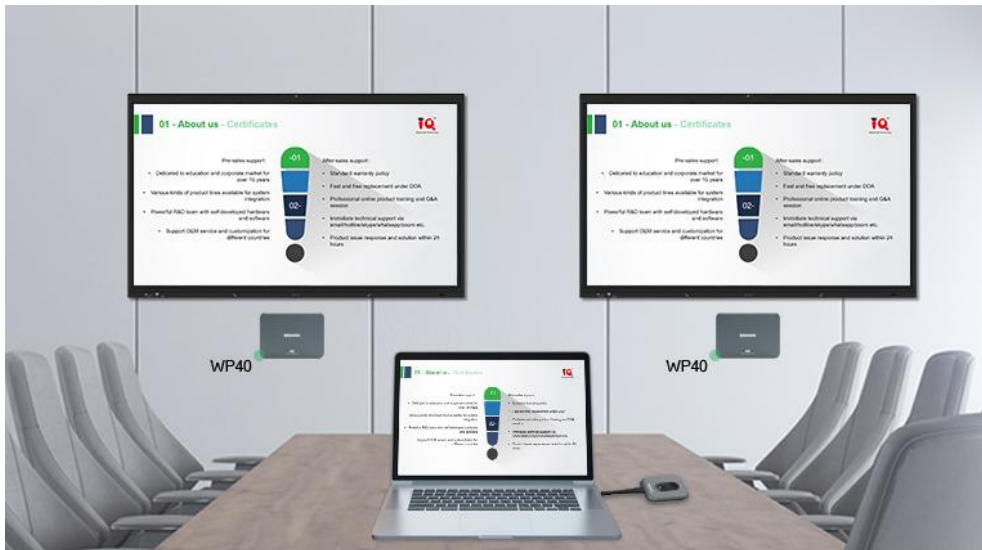

Maximum Visibility by Group Display

With multiple displays in a room, connecting each one of them to an IQShare box respectively and make them as one group, they will be able to receive the same content wirelessly at the same time.

(1) From one personal device to multiple displays