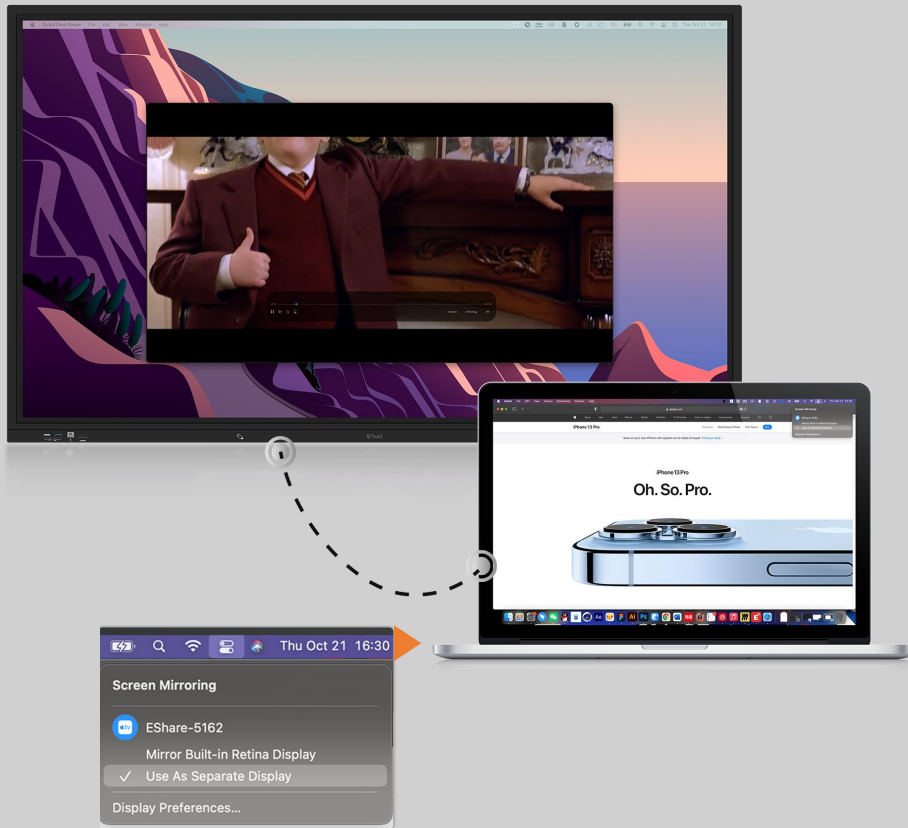

# Two-way Screen Share & Control

Wirelessly share the screen content on your personal device to the office display, and the rest of the team can see from both the office display and their own devices.

### At the same time

- More than 32 users can be connected
- Max 8 buttons connected
- 4-split screen displayed

## Extended screen

User can set the office display as an extended screen and directly drag the presentation content to the big screen without exposing the rest of his PC desktop.