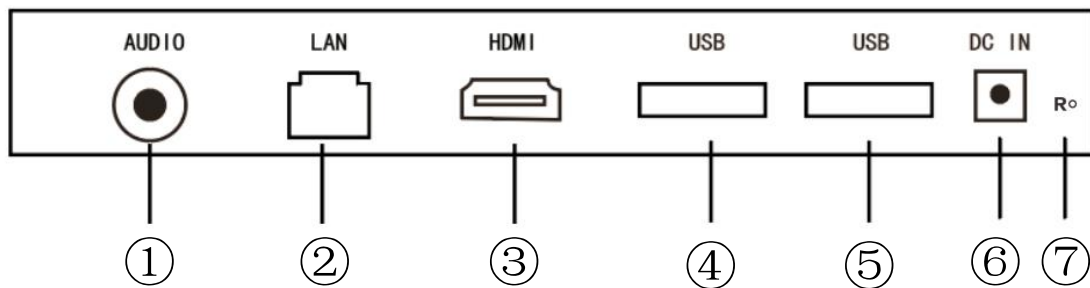

IQShare --- Wireless Presentation System

Specifications

Name	IQShare
Model	WP40
Video Outputs	HDMI 1.4, comply with HDCP
Frame Rate	Up to 60 fps depending on environment (UHD)
Output Resolution	Max 3840*2160P(4K)
Input Resolution (wireless transmission)	Max 3840*2160P(4K)
Simultaneous Connections(Buttons)	8 pcs
Max. Display Windows	4 pcs
Audio	Stereo, Radio quality 16bits 48KHz
Wireless Transmission Band	2.4 GHz & 5 GHz (dual band WIFI)
Wireless Transmission Protocol	IEEE 802.11 a/b/g/n

IQShare WP40

Interfaces

- ① Audio
- ② LAN
- ③ HDMI interface
- ④ USB interface
- ⑤ USB interface
- ⑥ DC Power Jack
- ⑦ Reset

Dimension (Unit: mm)

IQShare Button Gen 2 USB-C (Optional)

Specifications

Name	IQShare Button Gen 2
Model	C4
Touch Back Control	10 Points (Linux, Windows, Chrome) Mouse Mode(Mac)
Wireless transmission protocol	IEEE 802.11 a/b/g/n
Wi-Fi standard	2.4 GHz & 5 GHz
Input resolution	BYOD mode: Up to 4K 30FPS BYOM mode: Up to 720P 30FPS
Video Standard	DP 1.2, eDP 1.4
Audio rate	16bit 44KHz
Authentication Protocol	WPA2 Personal (WPA2-PSK)
Security(encryption)	AES
Button	Cast Button*1; Custom Button*1 (Only Windows and Mac OS are supported) ;
Cable	USB Type C(With DisplayPort Alternate Mode)
Dimension(W*H*D)(mm)	63*175*17
Weight	80g±2g
Power	5V,0.9A,Max 4.5W

IQShare Button Gen 2 USB-A (Optional)

Specifications

Name	IQShare Button Gen 2
Model	U3
Touch Back Control	10 Points (Windows) Mouse Mode(Mac)
Wireless Transmission Protocol	IEEE 802.11 a/b/g/n
Wi-Fi standard	2.4 GHz & 5 GHz
Input Resolution	BYOD mode: Up to 4K 30FPS
Video Standard	N/A
Audio Rate	16bit 44KHz
Authentication Protocol	WPA2 Personal (WPA2-PSK)
Security(encryption)	AES
Button	Cast Button*1; Custom Button*1 (Only Windows and Mac OS are supported) ;
Cable	USB Type A
Dimension(W*H*D)(mm)	63*175*17
Weight	85g±2g
Power	5V 0.9A, Max 2.5W