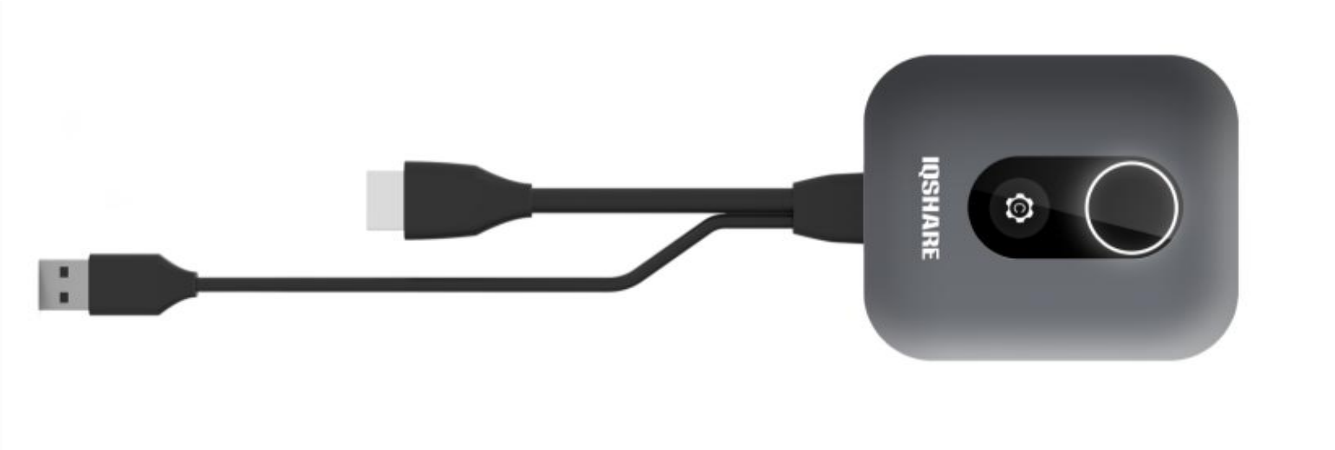

IQShare WP40

Interfaces

- ① Audio
- ② LAN
- ③ HDMI interface
- ④ USB interface
- ⑤ USB interface
- ⑥ DC Power Jack
- ⑦ Reset

Dimension (Unit: mm)

IQShare Button Gen 2 USB-C (Optional)

Specifications

Name	IQShare Button Gen 2
Model	C4
Touch Back Control	10 Points (Linux, Windows, Chrome) Mouse Mode(Mac)
Wireless transmission protocol	IEEE 802.11 a/b/g/n
Wi-Fi standard	2.4 GHz & 5 GHz
Input resolution	BYOD mode: Up to 4K 30FPS BYOM mode: Up to 720P 30FPS
Video Standard	DP 1.2, eDP 1.4
Audio rate	16bit 44KHz
Authentication Protocol	WPA2 Personal (WPA2-PSK)
Security(encryption)	AES
Button	Cast Button*1; Custom Button*1 (Only Windows and Mac OS are supported) ;
Cable	USB Type C(With DisplayPort Alternate Mode)
Dimension(W*H*D)(mm)	63*175*17
Weight	80g±2g
Power	5V,0.9A,Max 4.5W

IQShare Button Gen 2 HDMI (Optional)

Specifications

Name	IQShare Button Gen 2
Model	H3
Touch Back Control	10 Points (Linux, Windows, Chrome) Mouse Mode(Mac)
Wireless Transmission Protocol	IEEE 802.11 a/b/g/n
Wi-Fi standard	2.4 GHz & 5 GHz
Input resolution	BYOD mode: Up to 4K 30FPS BYOM mode: Up to 720P 30FPS
Video Standard	HDMI 1.4
Audio rate	16bit 44KHz
Authentication Protocol	WPA2 Personal (WPA2-PSK)
Security(encryption)	AES
Button	Cast Button*1; Custom Button*1 (Only Windows and Mac OS are supported) ;
Cable	USB Type A: HDMI
Dimension(mm)	63*175*17
Weight	97.5g±2g
Power	5V,0.9A,Max 4.5W