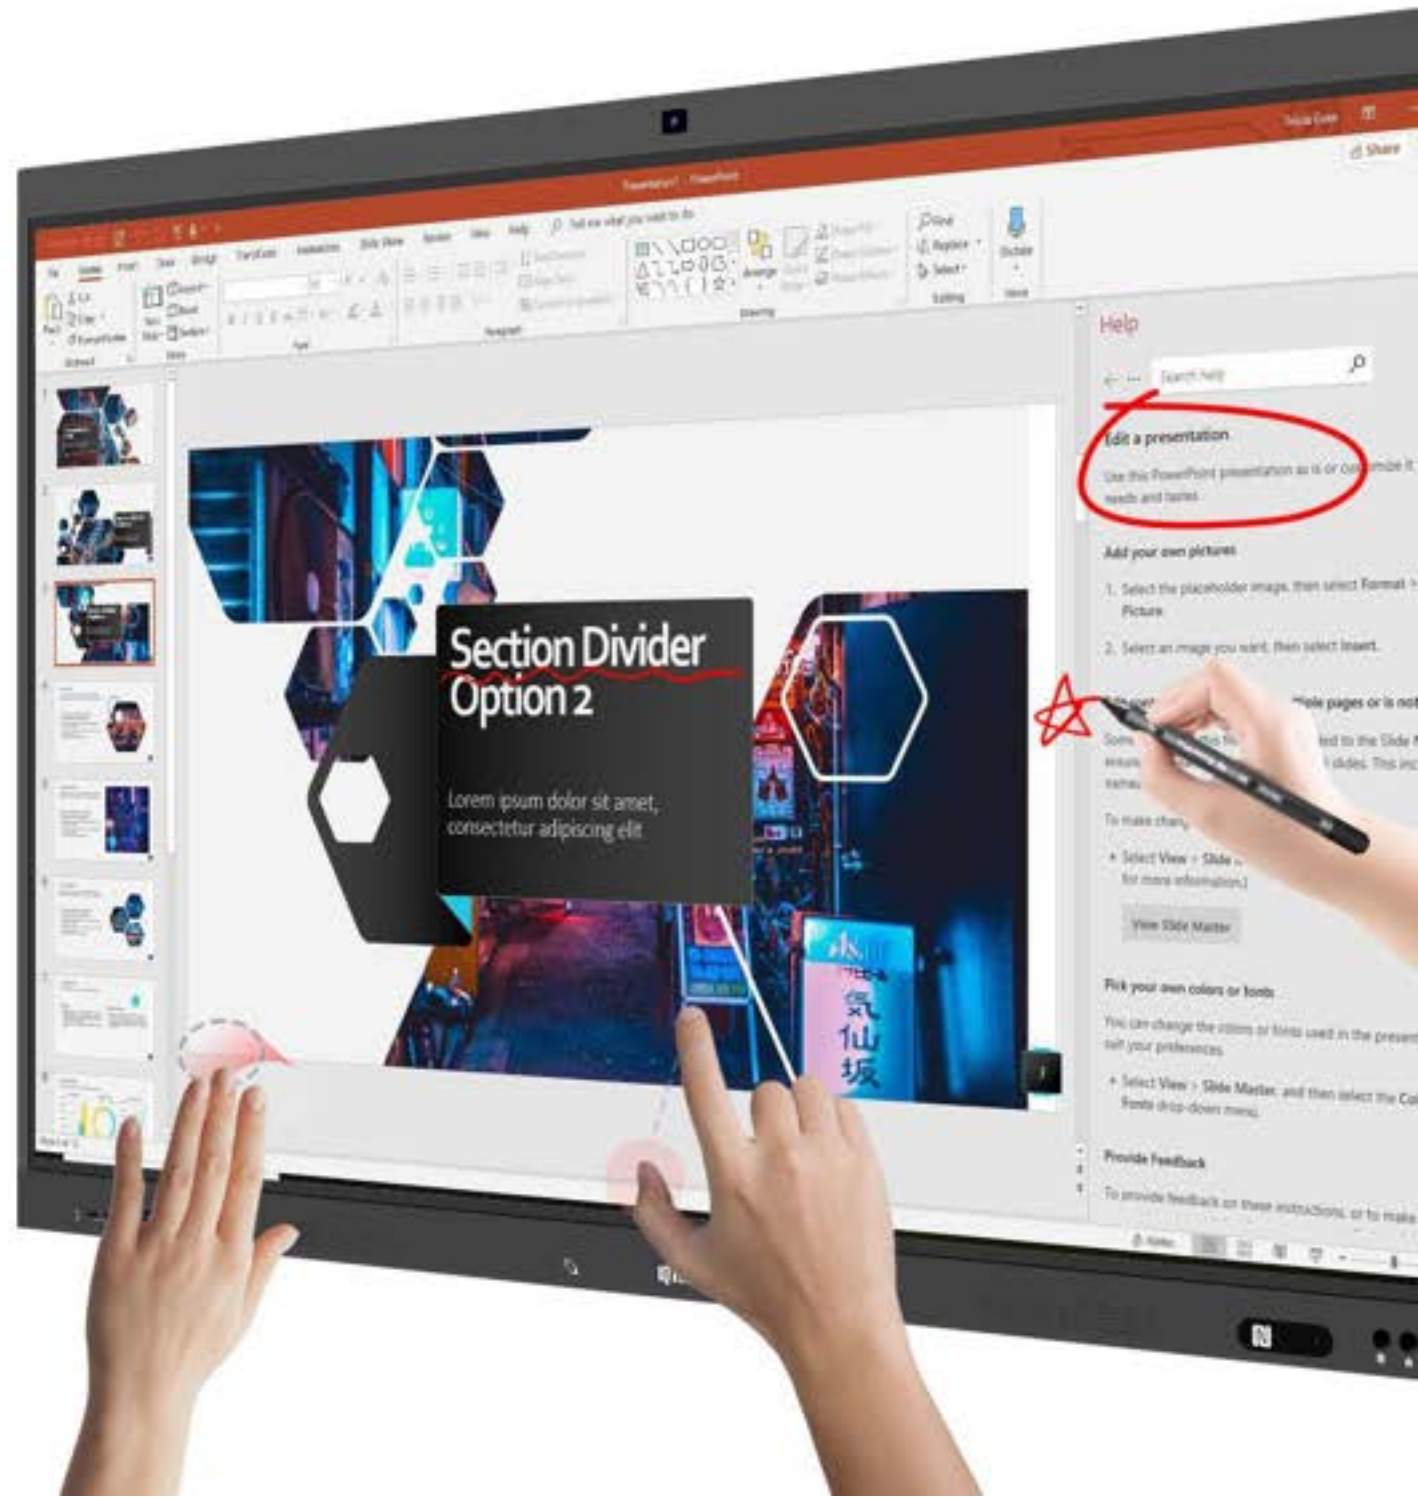

15W*2+20W Subwoofer
Speaker

48MP
Built-in AI CAM

120°
Wide-angle FOV

Precision Touch & Effortless Writing

ZERO+ Bonding / 40 Touch Points / 2mm Min. Touch Object / Windows Ink Compatible

Utilize ZERO+ bonding technology and high-precision touch frames for unparalleled touch accuracy. Enjoy full-channel 40-point touch control and 20-point writing capabilities for seamless interactions. Capture even the finest details effortlessly with a minimum touch object size of just 2mm.

Effortless NFC Control

With NFC Access Control, the TE1200 Pro offers limitless customization of NFC cards. Each card can be programmed for specific functions, including one-touch power control, screen lock, unlock, and touch lock. Simplify complex tasks with a single card swipe, streamlining your interaction with the device.