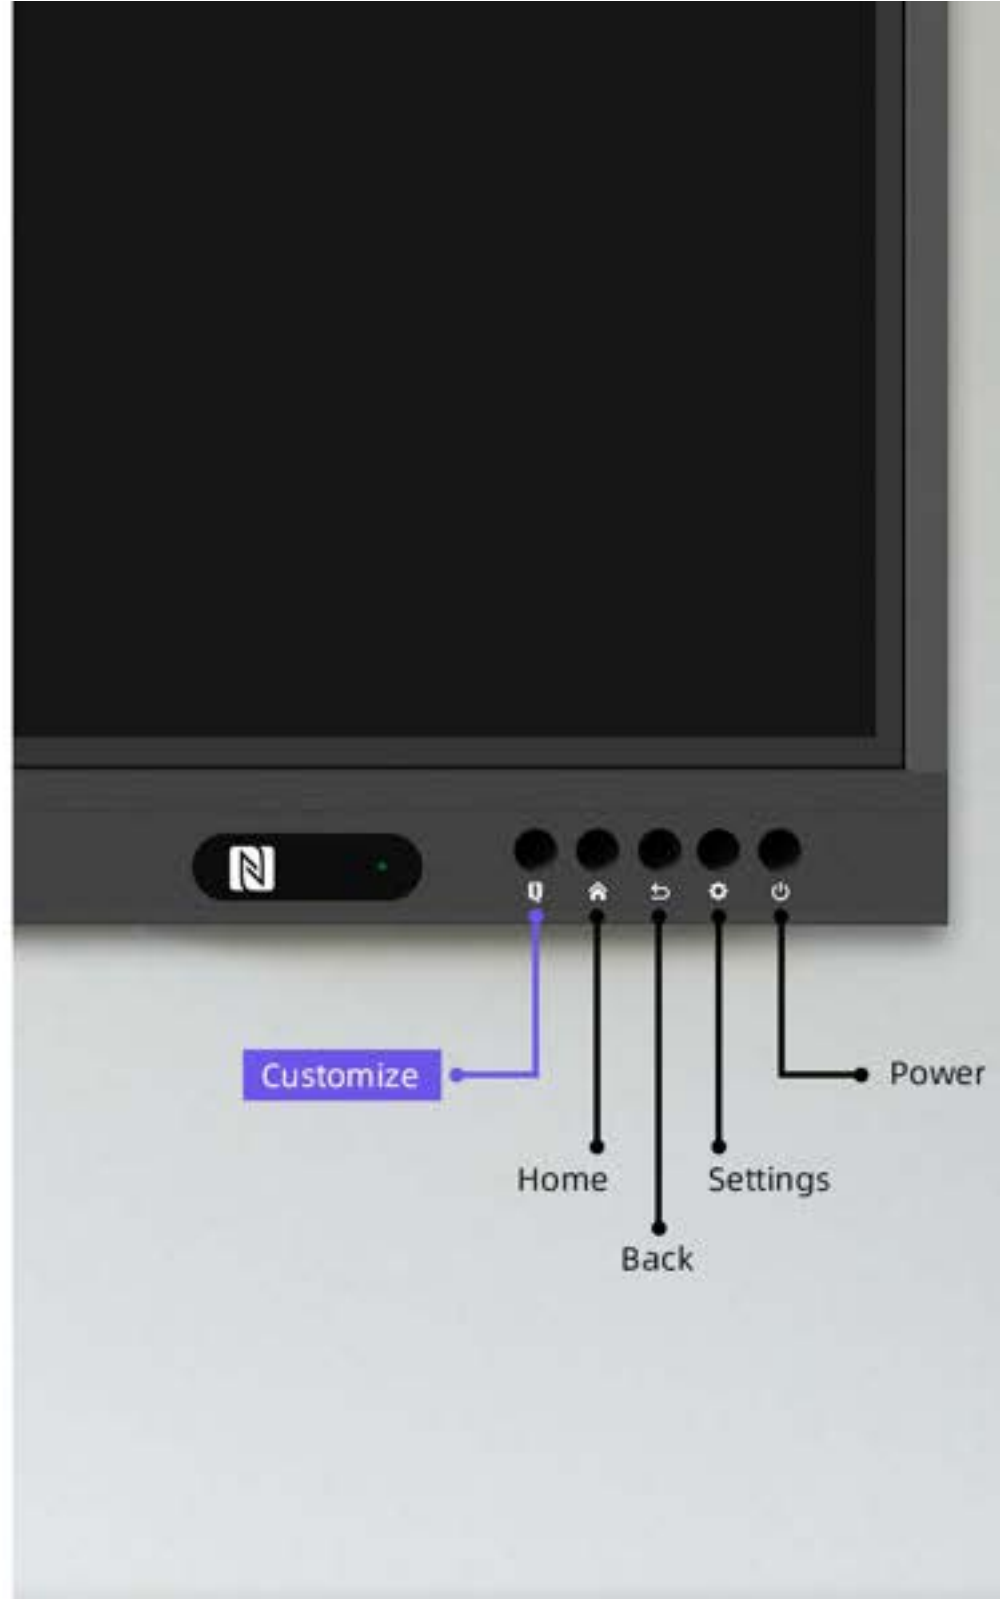

Q Button

Easy Customization

Customize it to swiftly access your favorite apps, switch channels, or engage helpful utilities with a single click. Personalize your interactions for an efficient and tailored experience.

- Freeze
- Switching to Windows
- Activate Screen Share
- Lock Screen
- Annotation
- Screens Capture

* The Q button is the original C button.