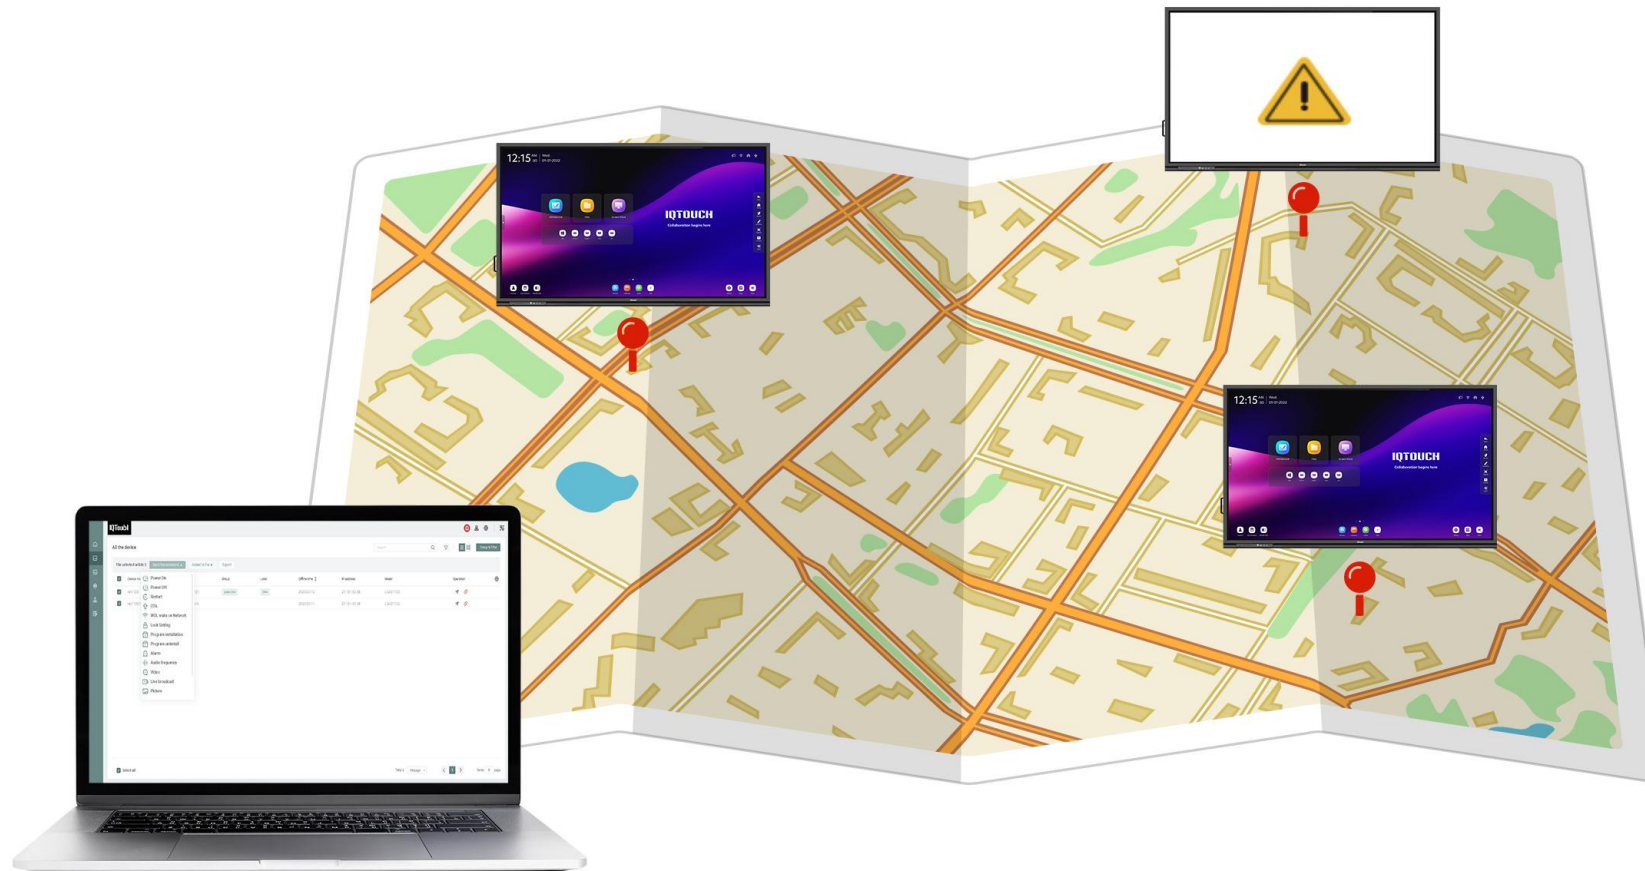

🕒 17:00

Device Info Analysis

IT managers can have a clear view of device status for all IQTouch displays within the organization. The dashboard provides daily usage report and operation data for the management team to further optimize the workflow and increase productivity.

Secure and Track Devices

Monitor all roaming displays and track their real-time locations for device security. For unauthorized use of the display, you can lock the screen or disable applications to prevent data leakage.