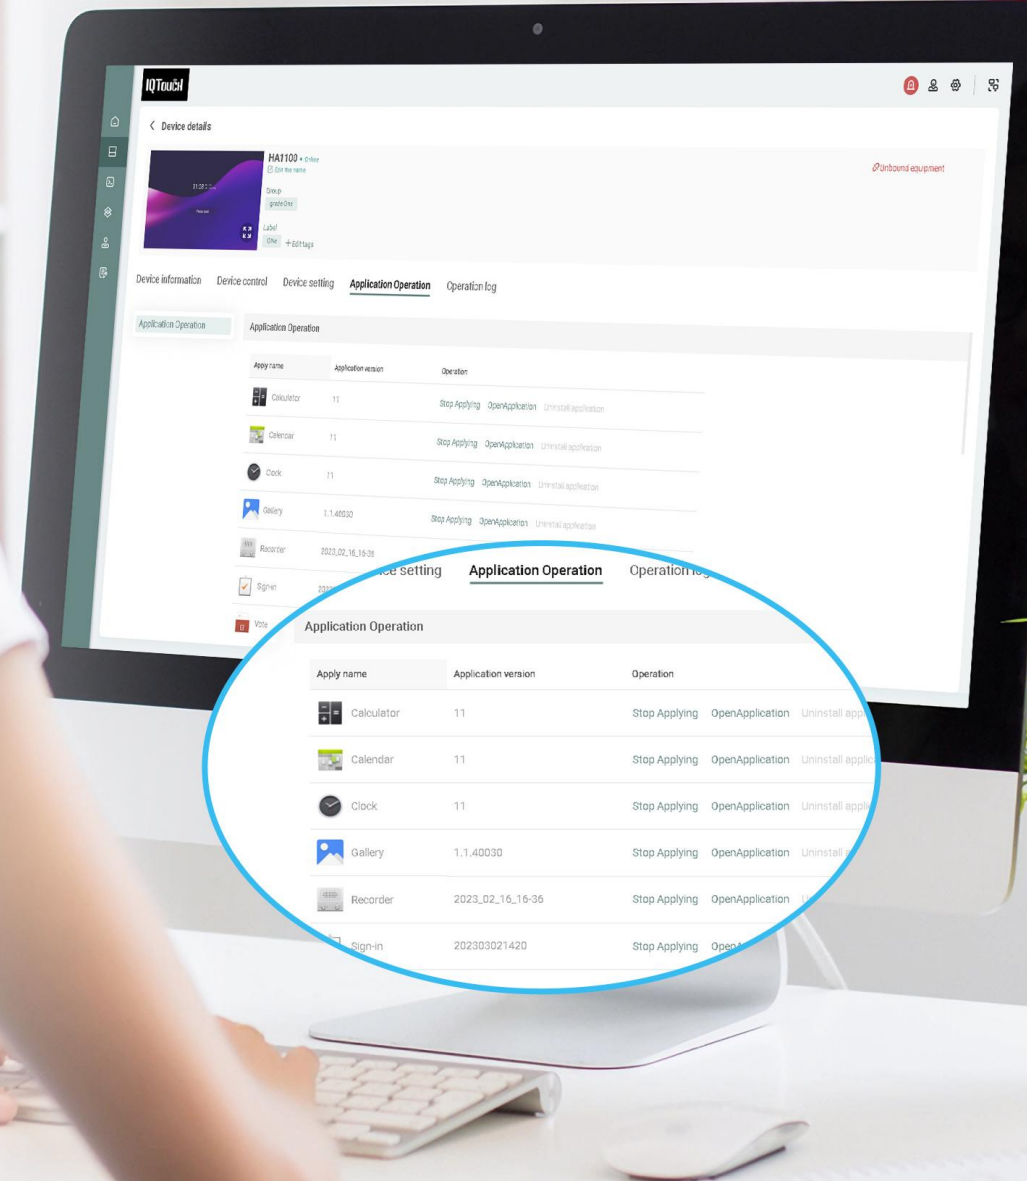

Alerts and File Transferring

Send alerts and various files to all or individual screens for public notification. You can create and manage content on the platform and send it to screens with just a few clicks.

Room 1

Room 2

Room 3

Room 4

.....

App Management

Manage all your applications efficiently in each IQTouch display. You can distribute updates, install new apps or remove unwanted ones from the device fleet at once. Allow users to have access to only approved apps and block unauthorized ones from them.

🕒 17:00

Device Info Analysis

IT managers can have a clear view of device status for all IQTouch displays within the organization. The dashboard provides daily usage report and operation data for the management team to further optimize the workflow and increase productivity.