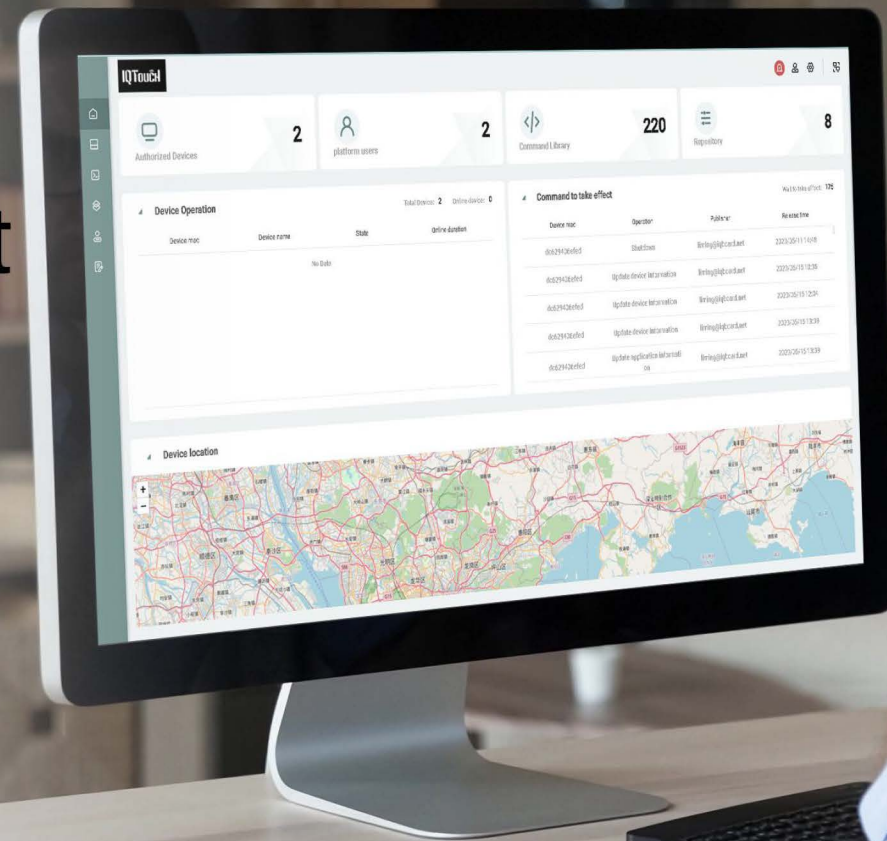

IQ RDM

Remote Device Management for IQTouch

Efficiently manage all your IQTouch displays in one place

Remote Device Control

As a mobile device management software, IQ RDM allows you to have instant access and control over a single or a selected group of your IQTouch displays: turn on/off screens remotely, take screen control, lock screens when necessary, set up unified wallpaper for your organization and so on.

Alerts and File Transferring

Send alerts and various files to all or individual screens for public notification. You can create and manage content on the platform and send it to screens with just a few clicks.

Room 1

Room 2

Room 3

Room 4

.....

App Management

Manage all your applications efficiently in each IQTouch display. You can distribute updates, install new apps or remove unwanted ones from the device fleet at once. Allow users to have access to only approved apps and block unauthorized ones from them.

🕒 17:00

Device Info Analysis

IT managers can have a clear view of device status for all IQTouch displays within the organization. The dashboard provides daily usage report and operation data for the management team to further optimize the workflow and increase productivity.