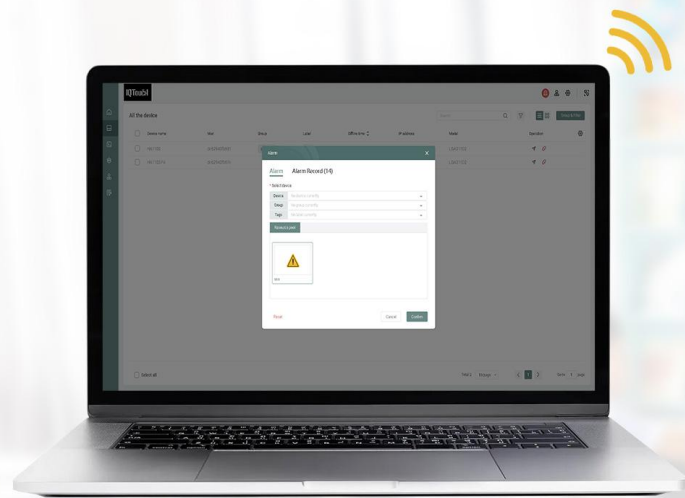

IQ RDM

Remote Device Management for IQTouch

Efficiently manage all your IQTouch displays in one place

Remote Device Control

As a mobile device management software, IQ RDM allows you to have instant access and control over a single or a selected group of your IQTouch displays: turn on/off screens remotely, take screen control, lock screens when necessary, set up unified wallpaper for your organization and so on.

Alerts and File Transferring

Send alerts and various files to all or individual screens for public notification. You can create and manage content on the platform and send it to screens with just a few clicks.

Room 1

Room 2

Room 3

Room 4

.....

App Management

Manage all your applications efficiently in each IQTouch display. You can distribute updates, install new apps or remove unwanted ones from the device fleet at once. Allow users to have access to only approved apps and block unauthorized ones from them.

🕒 17:00

Device Info Analysis

IT managers can have a clear view of device status for all IQTouch displays within the organization. The dashboard provides daily usage report and operation data for the management team to further optimize the workflow and increase productivity.