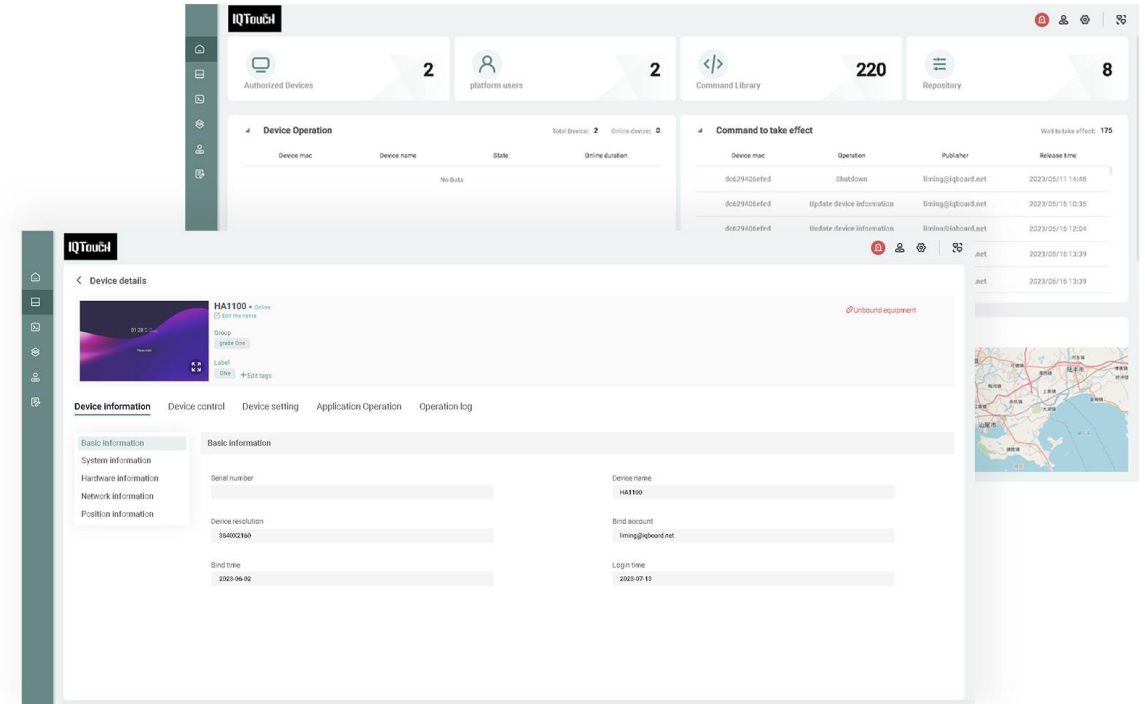

Room 1

Room 2

Room 3

Room 4

.....

App Management

Manage all your applications efficiently in each IQTouch display. You can distribute updates, install new apps or remove unwanted ones from the device fleet at once. Allow users to have access to only approved apps and block unauthorized ones from them.

🕒 08:00

Scheduled Tasks

Set time to turn on and off IQTouch automatically every day for energy consumption. It also helps streamline the daily operation of IT team in your organization and boost efficiency.

🕒 17:00

Device Info Analysis

IT managers can have a clear view of device status for all IQTouch displays within the organization. The dashboard provides daily usage report and operation data for the management team to further optimize the workflow and increase productivity.

Secure and Track Devices

Monitor all roaming displays and track their real-time locations for device security. For unauthorized use of the display, you can lock the screen or disable applications to prevent data leakage.