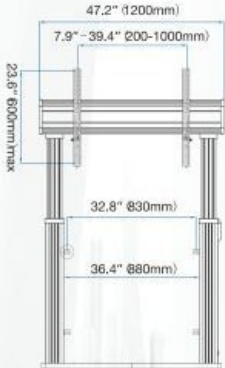

Electric Wall Mount

75", 86", 98"

(EHAWM-03)

Data Sheet

Screen size	75", 86", 98"
Net/Gross Weight	30.4KG
Weight Capacity	136.4KG
Material	Aluminum Alloy & Steel
VESA	200*200mm-1000*600mm
Electric Height Adjustment	500mm
Packing size	1302 × 429 × 230 mm

Screen Size
75"-120"

Capacity
300lbs(136.4kg)

VESA
200x200-1000x600mm

Upright
19.7" (500mm)

Input voltage
100-240V 50/60HZ

Rated power
150W Max

Operation method
wireless remote control
or touch control

Control panel
(Up/Down,Memory,Reset,Child lock
Remote control,Lifighting effect)