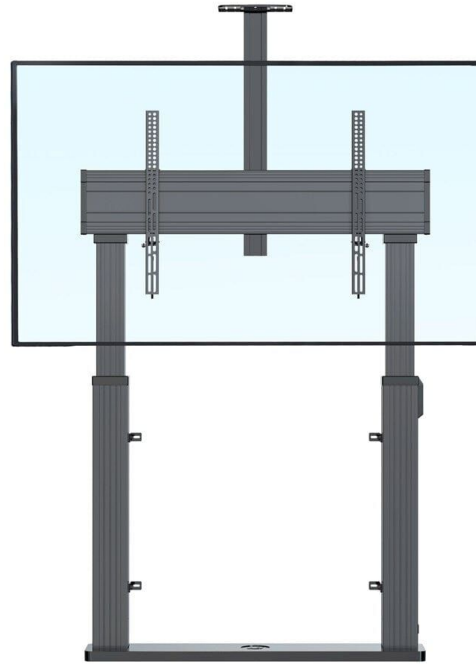

Electric Wall Mount

75", 86", 98"

(EHAWM-03)

Data Sheet

Screen size	75", 86", 98"
Net/Gross Weight	30.4KG
Weight Capacity	136.4KG
Material	Aluminum Alloy & Steel
VESA	200*200mm-1000*600mm
Electric Height Adjustment	500mm
Packing size	1302 × 429 × 230 mm

Screen Size
75"-120"

Capacity
300lbs(136.4kg)

VESA
200x200-1000x600mm

Upright
19.7" (500mm)

Input voltage
100-240V 50/60HZ

Rated power
150W Max

Operation method
wireless remote control
or touch control

Control panel
(Up/Down,Memory,Reset,Child lock
Remote control,Lifighting effect)