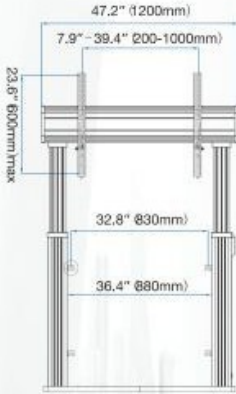

Electric Wall Mount

75", 86", 98"

(EHAWM-04)

Data Sheet

Screen size	75", 86", 98"
Net/Gross Weight	30.4KG
Weight Capacity	136.4KG
Material	Aluminum Alloy & Steel
VESA	200*200mm-1000*600mm
Electric Height Adjustment	500mm
Packing size	1302 × 429 × 230 mm

Screen Size
75"-120"

Capacity
300lbs(136.4kg)

VESA
200x200-1000x600mm

Upright
19.7" (500mm)

Input voltage
100-240V 50/60HZ

Rated power
150W Max

Operation method
wireless remote control
or touch control

Control panel
(Up/Down,Memory,Reset,Child lock
Remote control,Lifighting effect)