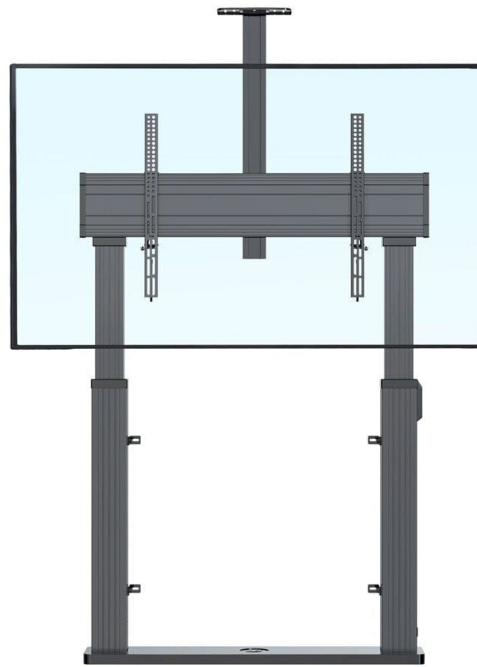

Electric Wall Mount

75", 86", 98"

(EHAWM-04)

Data Sheet

Screen size	75", 86", 98"
Net/Gross Weight	30.4KG
Weight Capacity	136.4KG
Material	Aluminum Alloy & Steel
VESA	200*200mm-1000*600mm
Electric Height Adjustment	500mm
Packing size	1302 × 429 × 230 mm

Screen Size
75"-120"

Capacity
300lbs(136.4kg)

VESA
200x200-1000x600mm

Upright
19.7" (500mm)

Input voltage
100-240V 50/60HZ

Rated power
150W Max

Operation method
wireless remote control
or touch control

Control panel
(Up/Down,Memory,Reset,Child lock
Remote control,Lifighting effect)