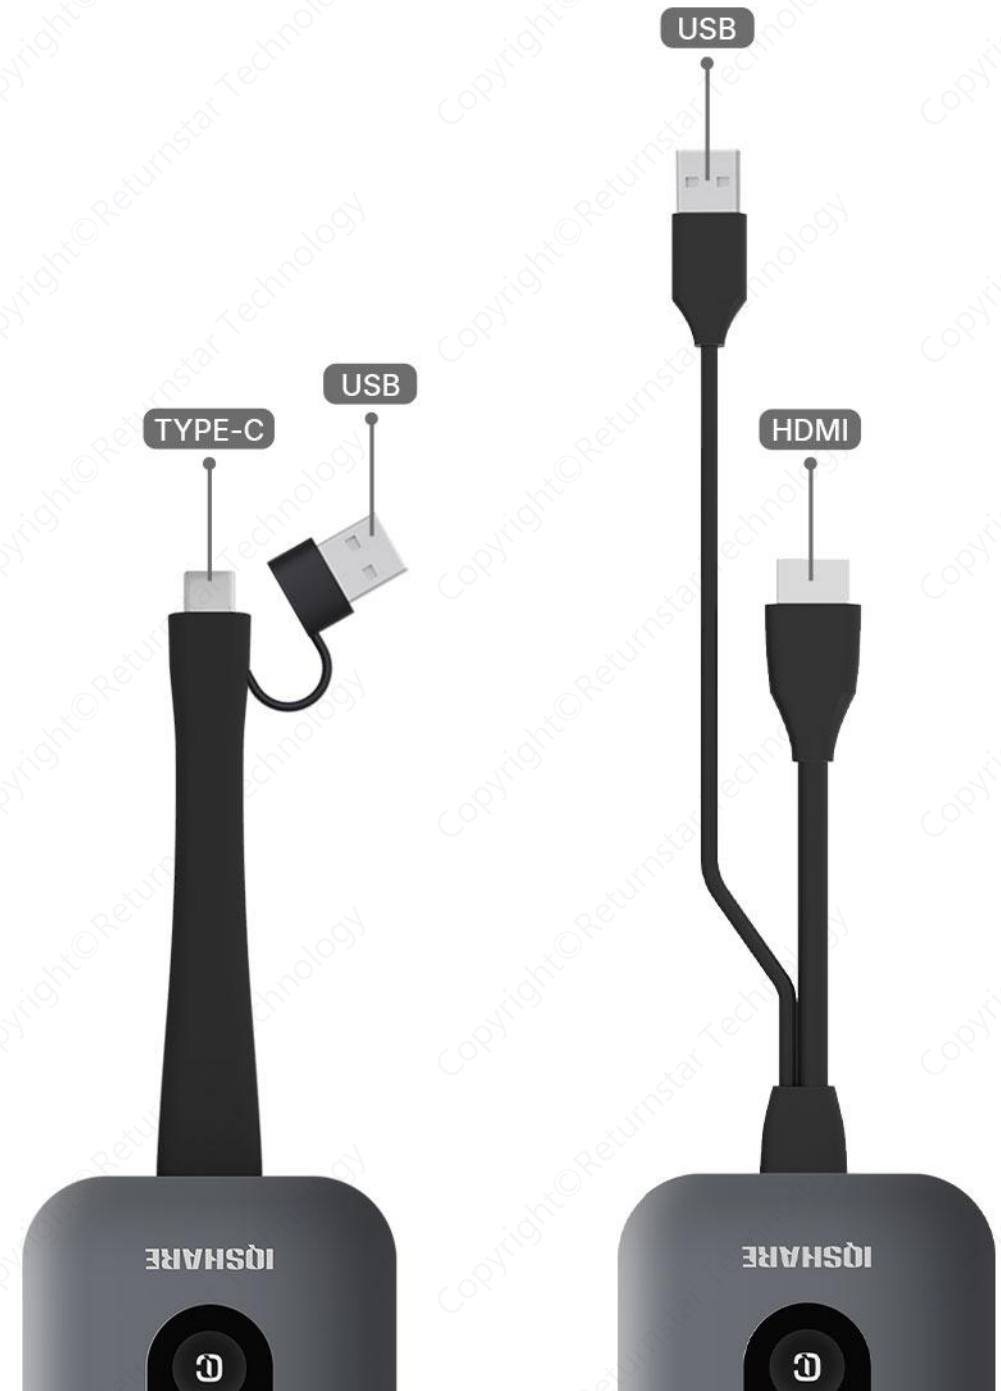

Faster than ever with Wi-Fi 6 NEW

IQShare Button Gen2 is based on Wi-Fi 6 technology, which enables UFC (Ultra fast casting) to achieve second startup second connection, even faster than wired direct connection, elevating the casting experience to a new height. Significantly accelerate the efficiency of conference presentation and ensure stable and smooth presentation performance.

No App, no hassle NEW

No need to install any APP, just one click, IQShare Button Gen2 can realize APP casting and reverse view screen content. With multiple wireless receiving devices in a conference room, the IQShare Button Gen2 also supports wireless selection of receiving devices for greater ease of pairing.

One stone, two birds NEW

The IQShare Button Gen2 includes both HDMI (H5) and Type-C (C5) ports for crystal clear, smooth data transfer and BYOM functionality. Besides, C5 dongle with its ergonomic anti-loss design, can be used as both Type-C and USB dongle. Adaptable to wide range of laptop types.