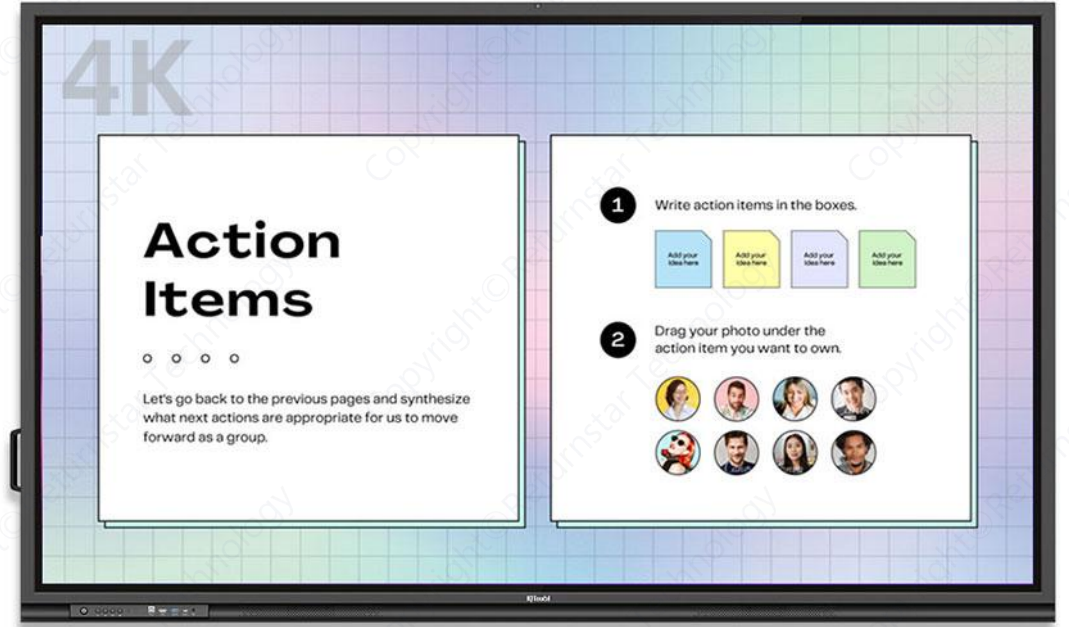

One click to share wirelessly

Cable-free | Two-way touch control

One click and share the screen content of your laptop instantly, IQShare Button Gen2 with wireless presentation system frees you from cables and adapters. It supports touch control from both your personal screen and IQTouch, which brings the greatest convenience to the presenters.

4K screen mirror

Enjoy every detail of your presentation with up to 4K UHD screen sharing. IQShare Button Gen2 ensures crystal clear image and smooth video transmission from your personal device to the room display effortlessly.