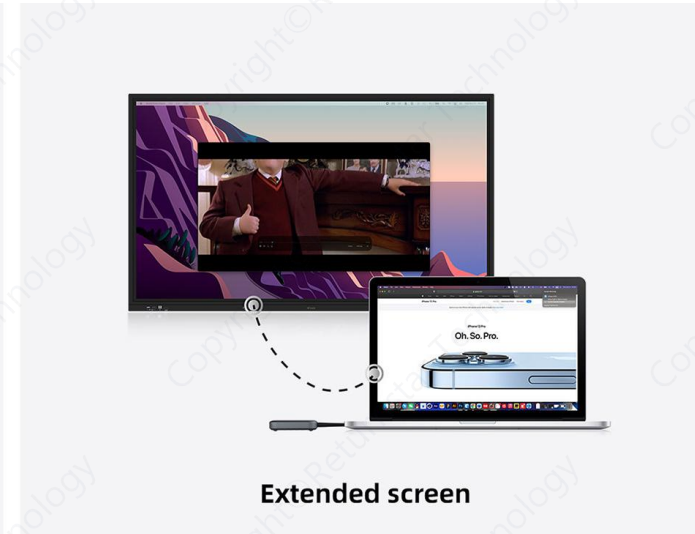

No App, no hassle NEW

No need to install any APP, just one click, IQShare Button Gen2 can realize APP casting and reverse view screen content. With multiple wireless receiving devices in a conference room, the IQShare Button Gen2 also supports wireless selection of receiving devices for greater ease of pairing.

One stone, two birds NEW

The IQShare Button Gen2 includes both HDMI (H5) and Type-C (C5) ports for crystal clear, smooth data transfer and BYOM functionality. Besides, C5 dongle with its ergonomic anti-loss design, can be used as both Type-C and USB dongle. Adaptable to wide range of laptop types.

Dual-Button innovation

Embrace boundless possibilities with our dual-button innovation. One button seamlessly projects your content wirelessly, while the other opens a world of customization like screen freeze, screen expansion, screen exclusivity, and shortcut key, putting you in full control of your presentations.

Get in on the extra button

The customized button is a fast track to your favorite features after screen sharing. By default, it is set to freeze the screen. You can choose more actions in the setting to exclusive full screen, extended screen, mute, and shortcut.